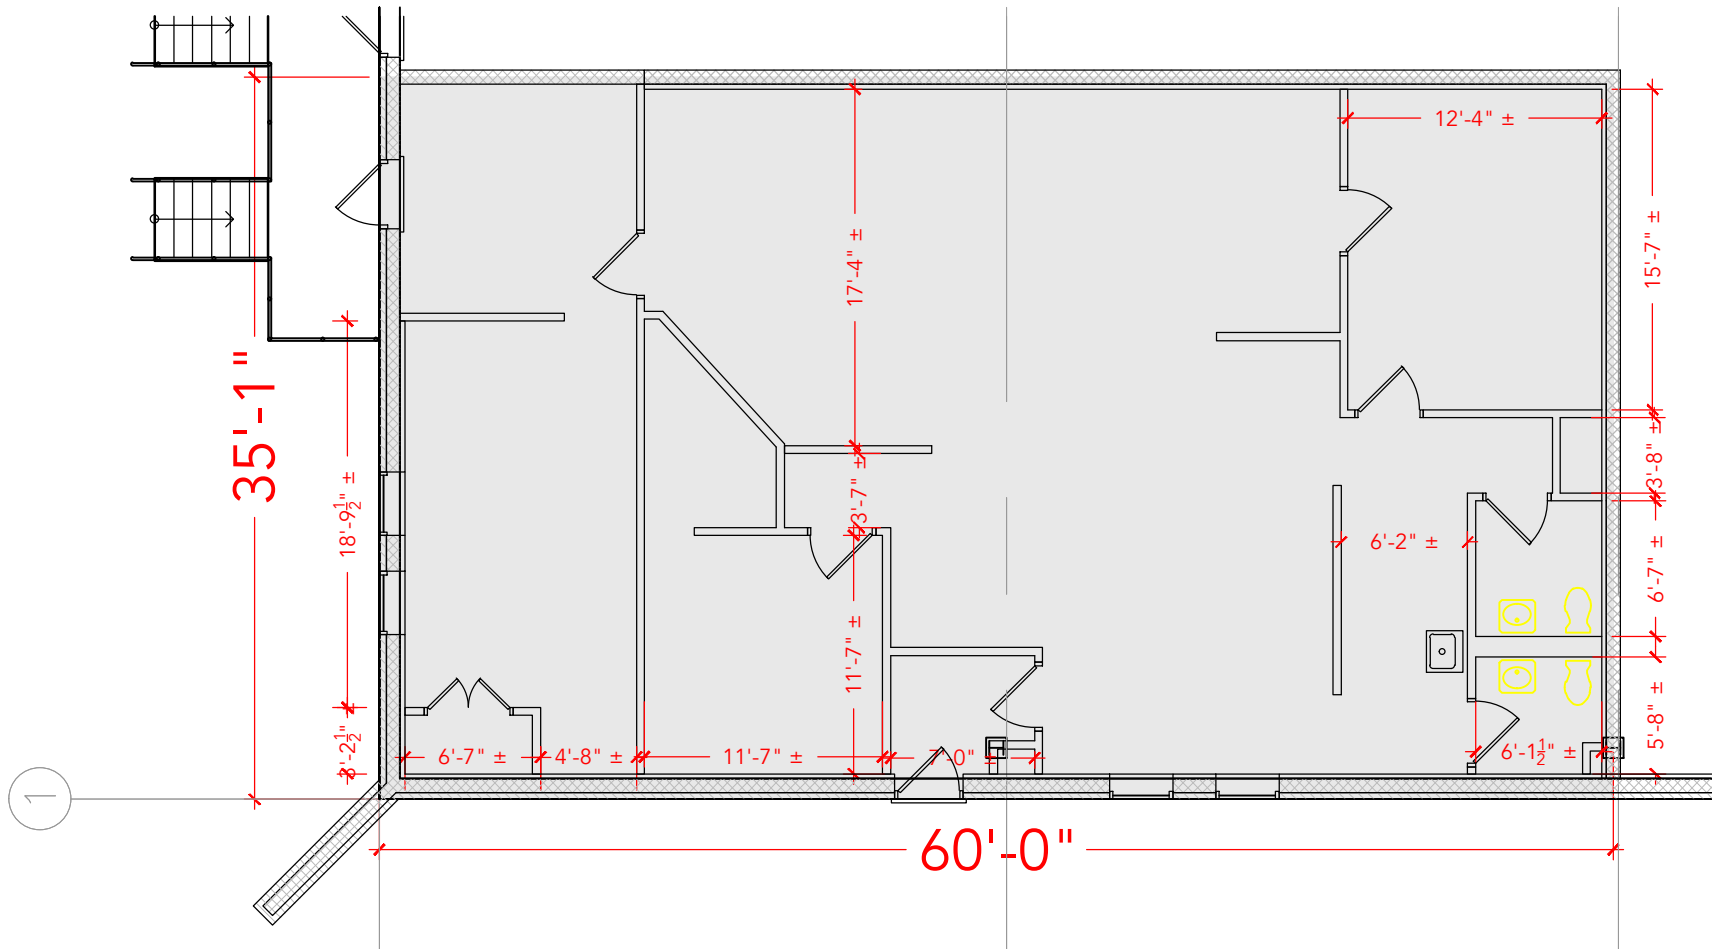

TOTAL SF AVAILABLE -2,100 SF

Key Plan

A (REAR)

Floor Plan