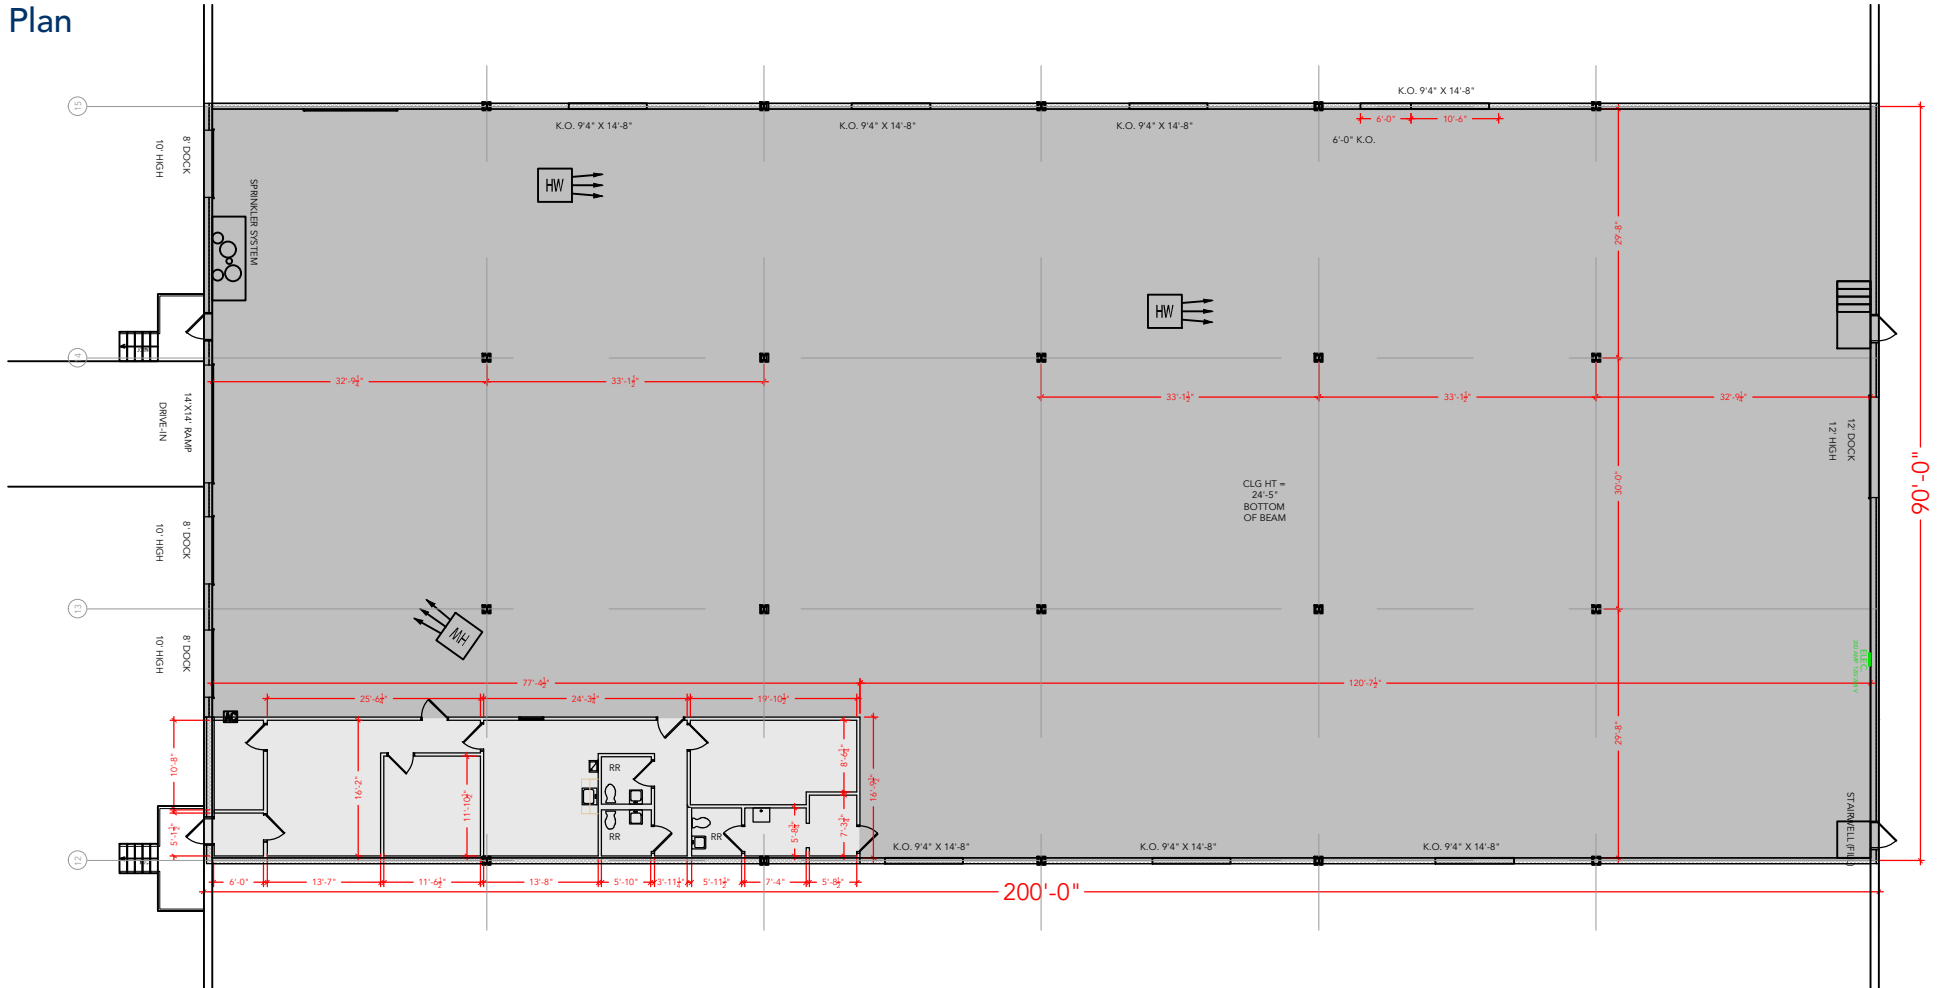

**TOTAL SF AVAILABLE -18,000 SF**

OFFICE - 1,324 SF  
WAREHOUSE - 16,676 SF

[Click to access 3D model](#)

## Key Plan

## Floor Plan