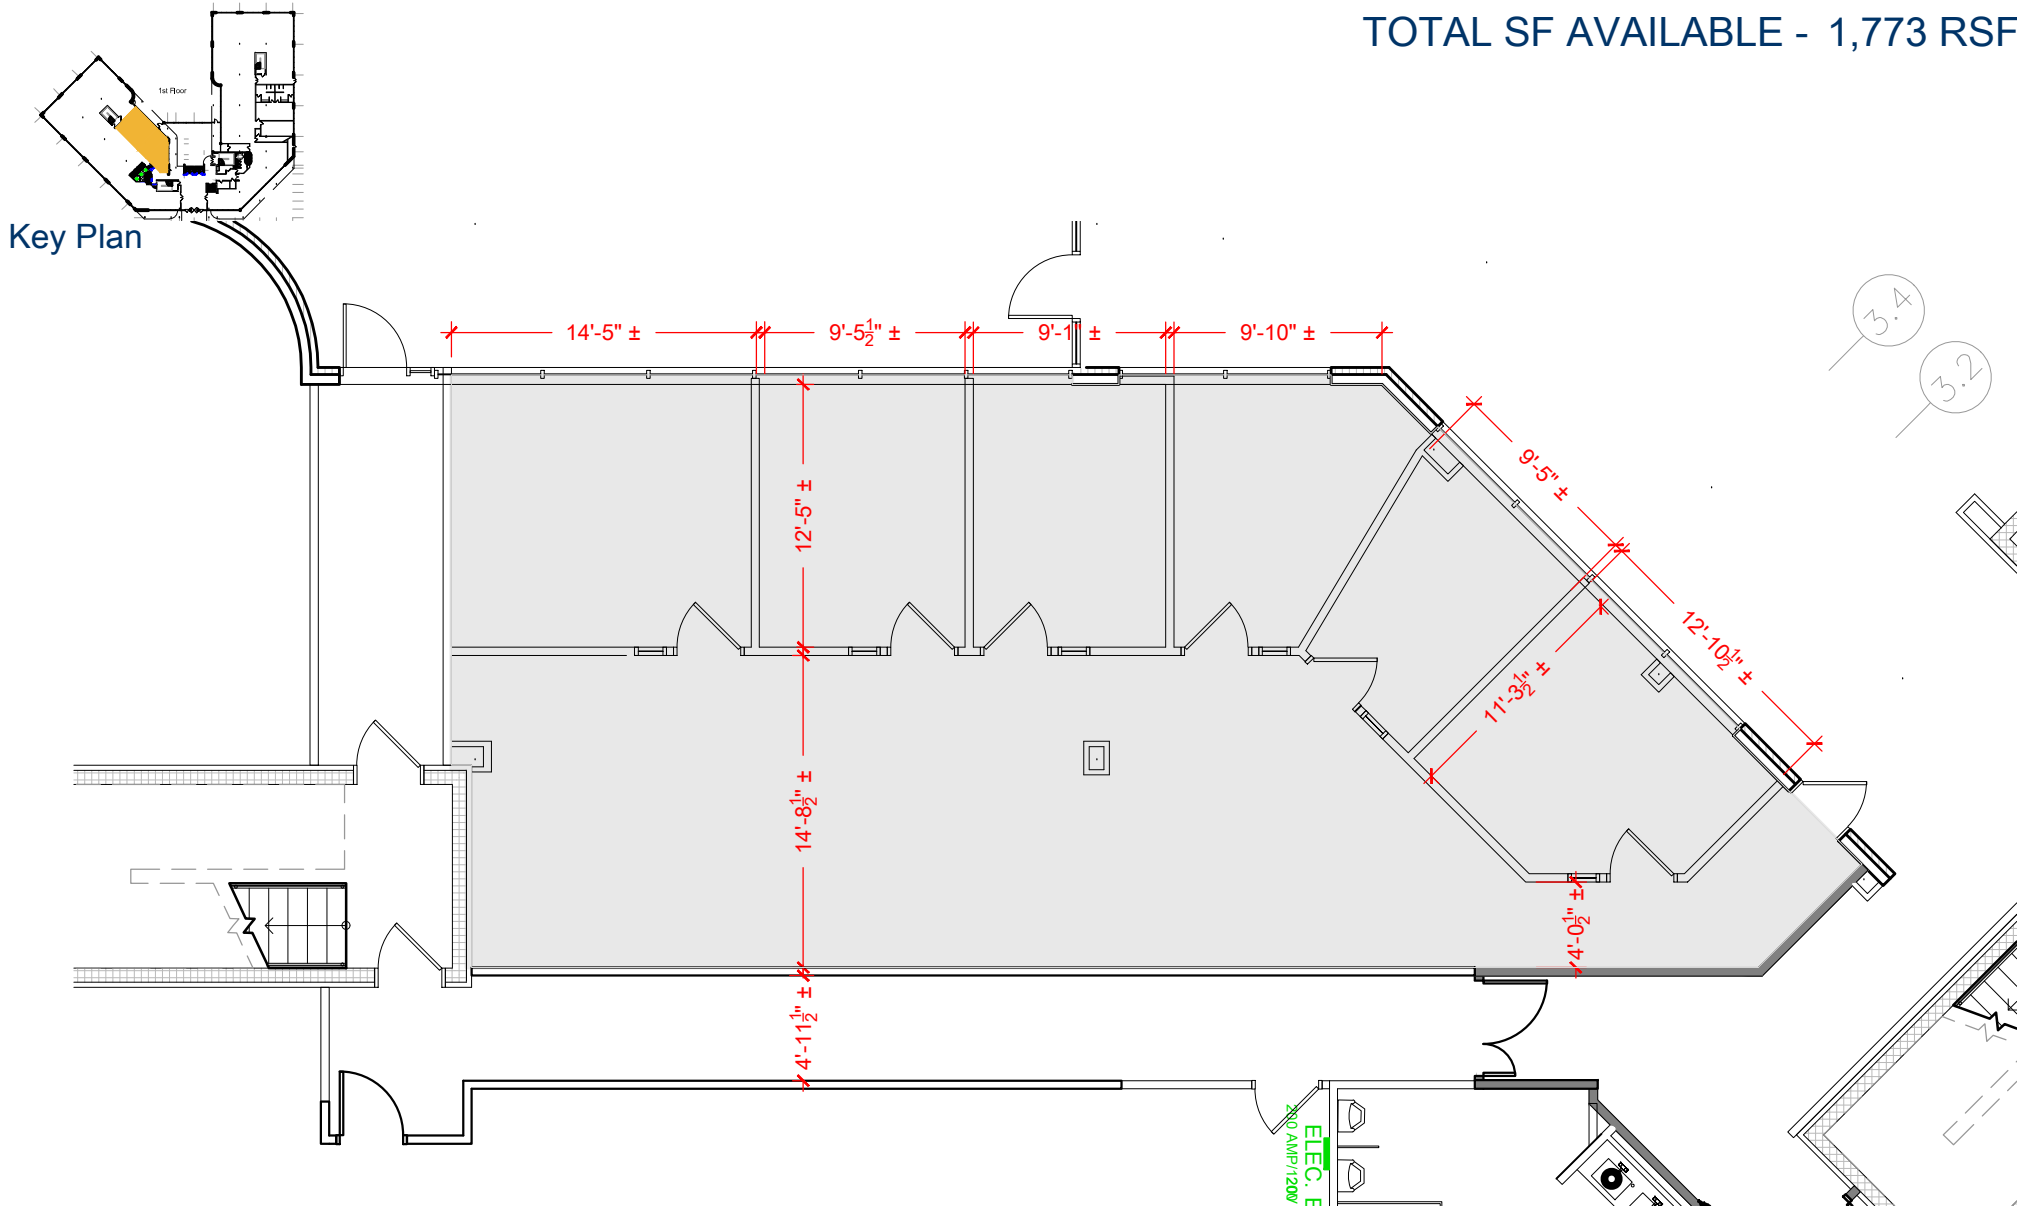

TOTAL SF AVAILABLE - 1,773 RSF

Floor Plan