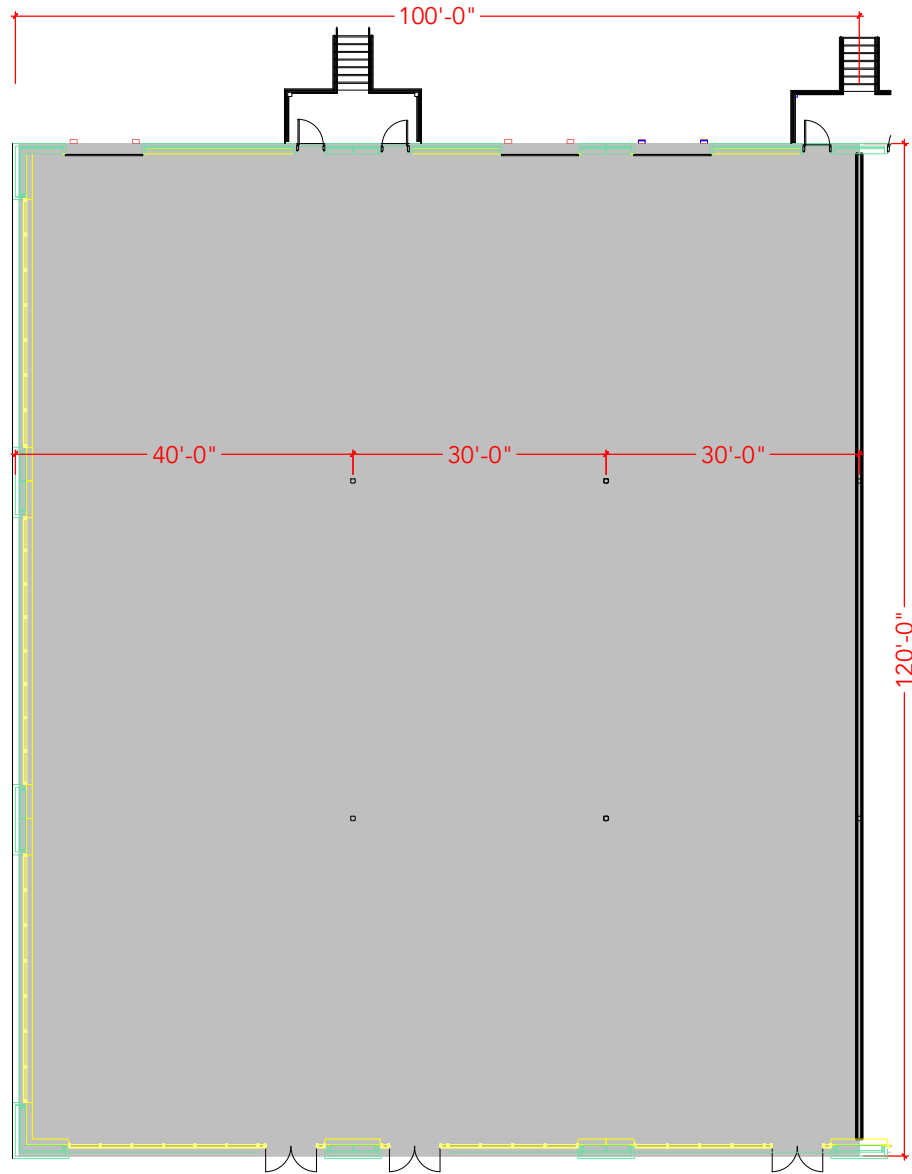

100                      101                      102      TOTAL SF AVAILABLE - 12,070 RSF

Key Plan

Floor Plan