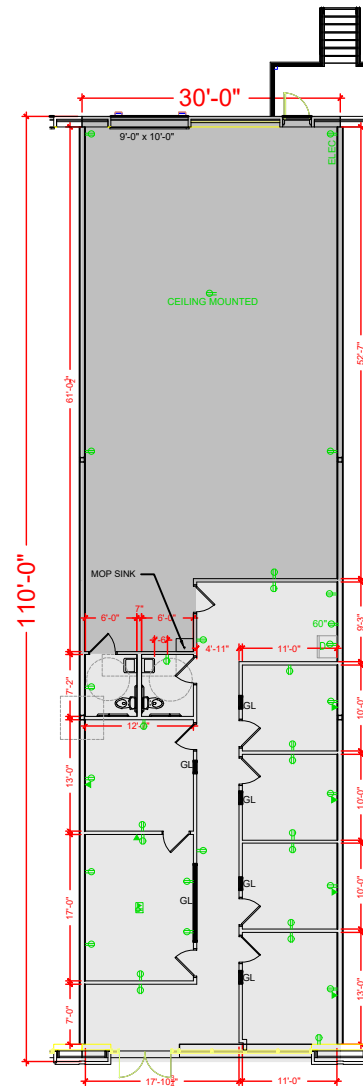

TOTAL SF AVAILABLE - 3,319 RSF

OFFICE - 1,551 RSF

WAREHOUSE - 1,768 RSF

* INCLUDED % OF MECH. ROOM

Key Plan

Floor Plan