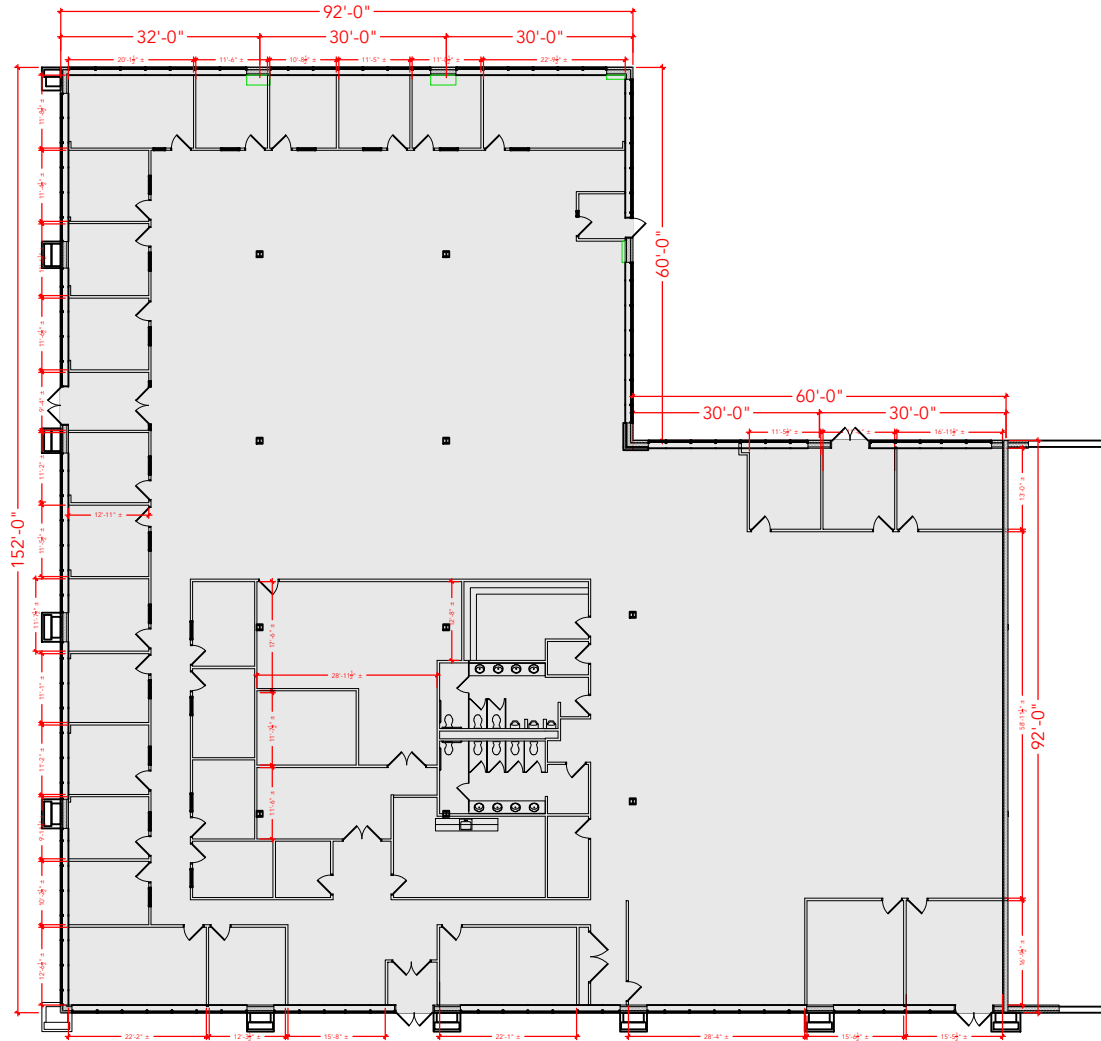

**TOTAL SF AVAILABLE -19,599 RSI**

**OFFICE - 19,599 RSF**

**WAREHOUSE - 0,000 SF**

\* INCLUDES % OF METER ROOM

[Click to access 3D model](#)

Key Plan

Floor Plan