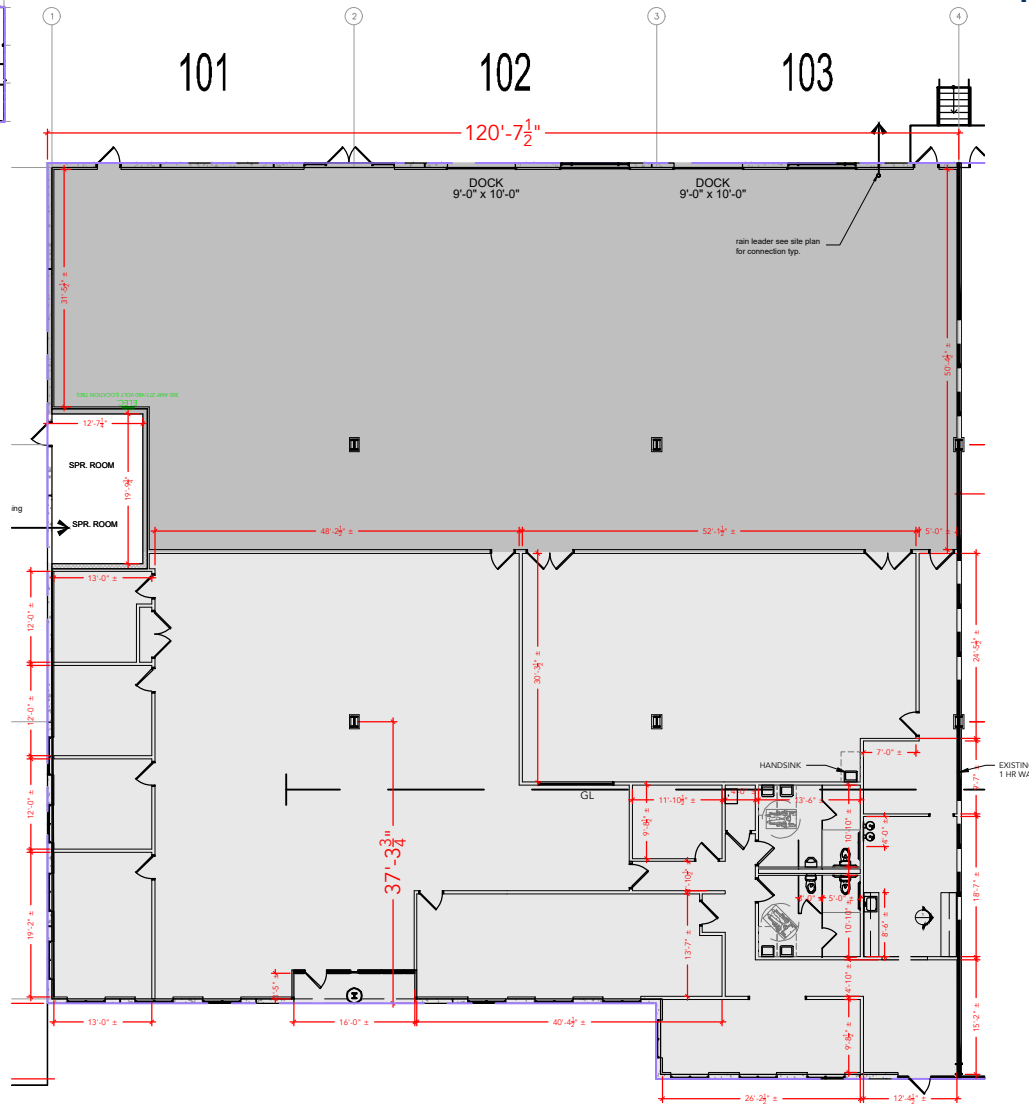

**TOTAL SF AVAILABLE - 13,576 SF**

OFFICE - 6,932 SF

WAREHOUSE SF - 6,644 SF

[Click to access 3D model](#)

Key Plan

## Floor Plan