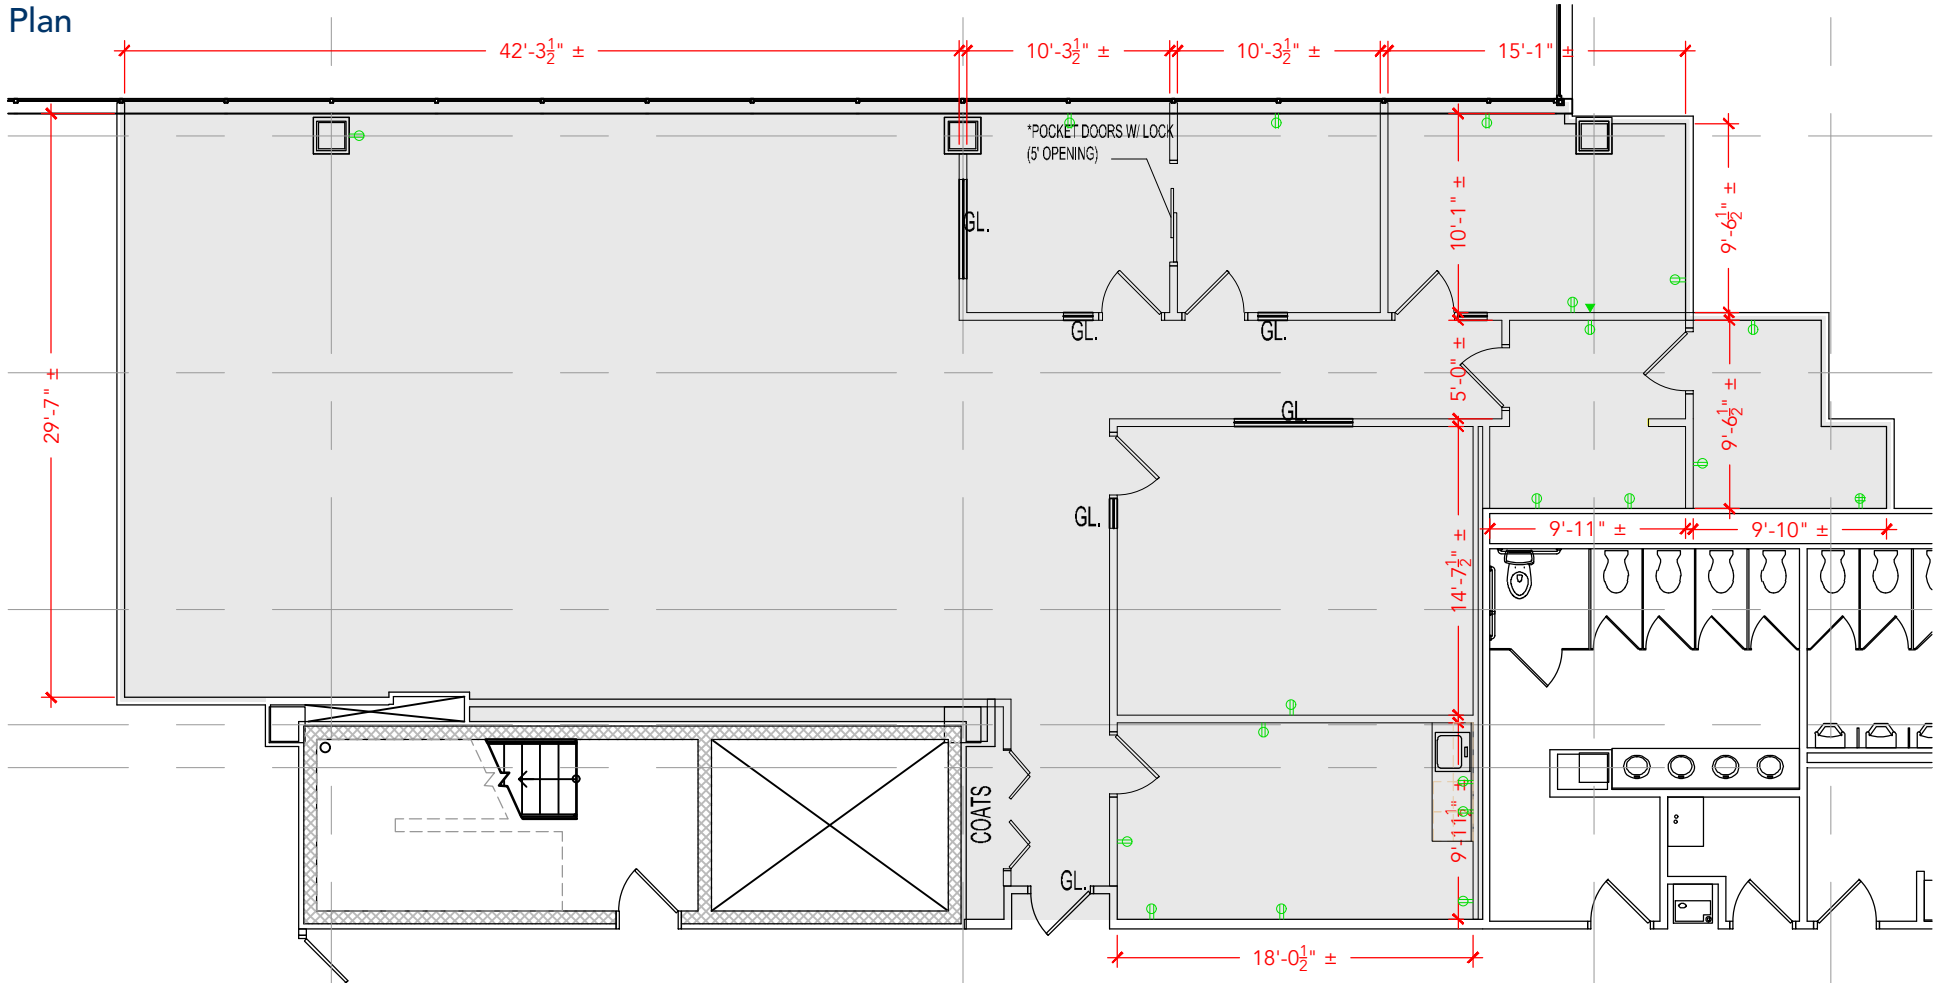

TOTAL SF AVAILABLE - 3,021 RSF(12%)

Key Plan

[Click to access 3D model](#)

Floor Plan