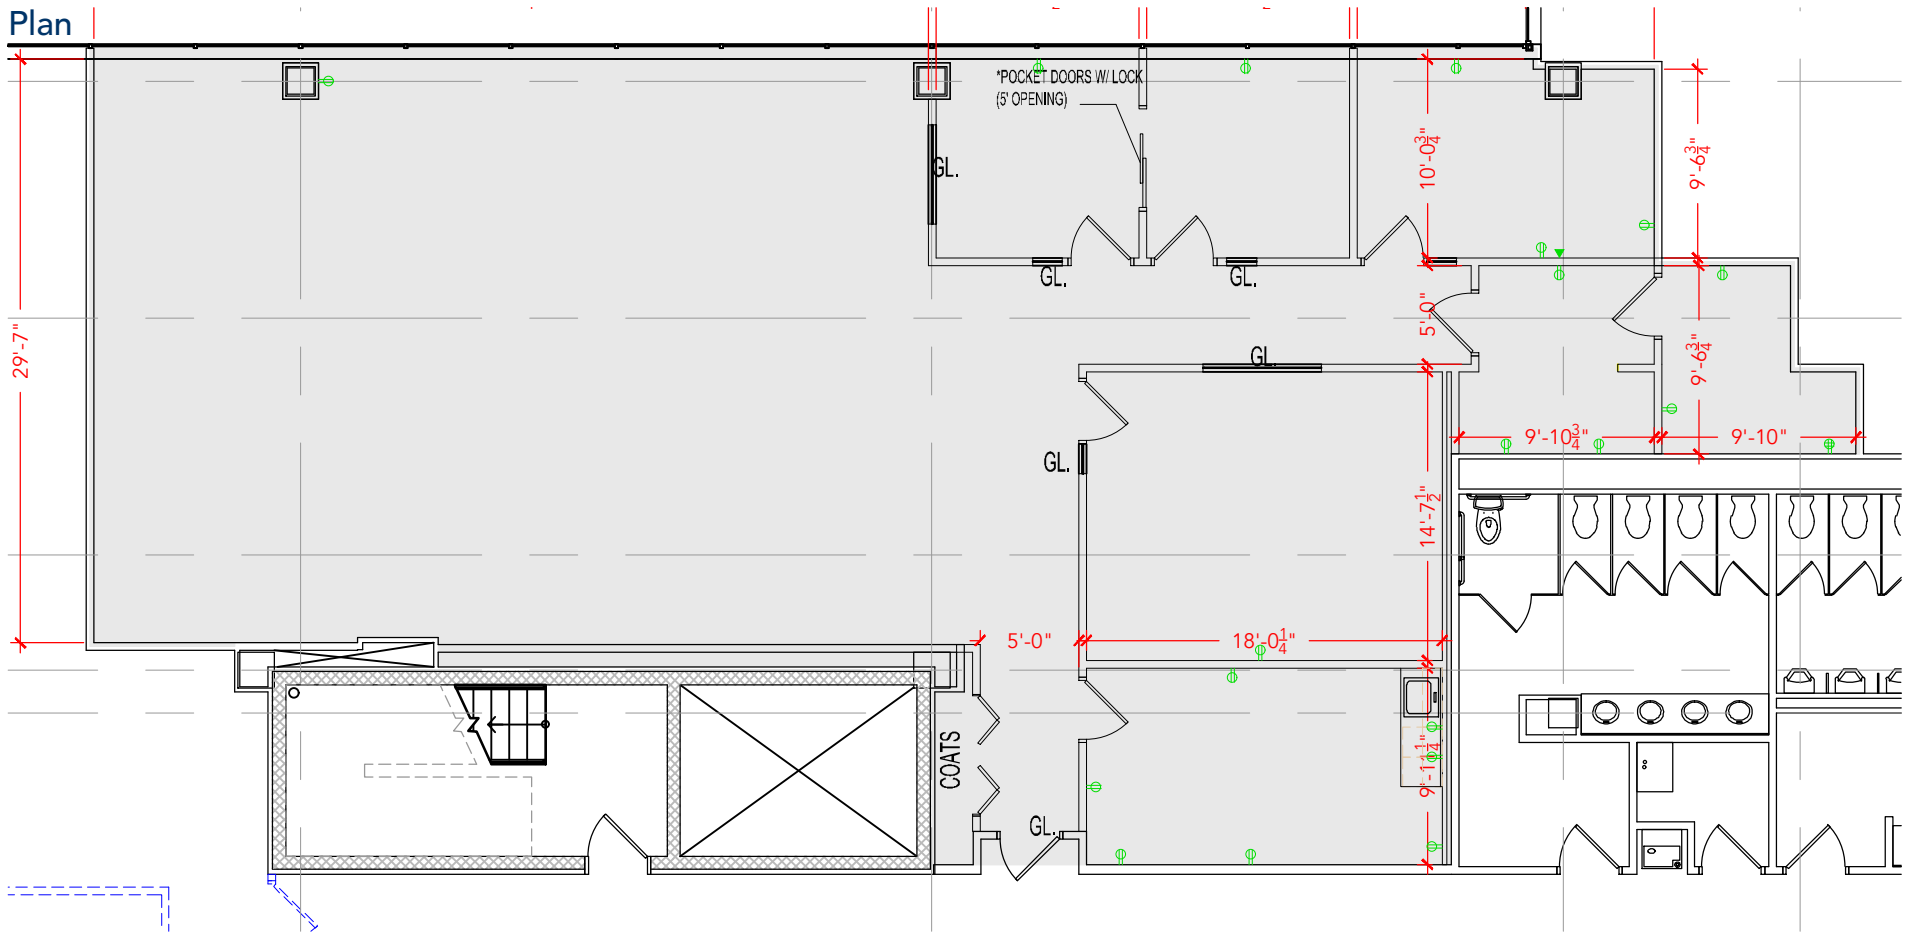

TOTAL SF AVAILABLE - 3,021 RSF(12%)

[Click to access 3D model](#)

Key Plan

Floor Plan