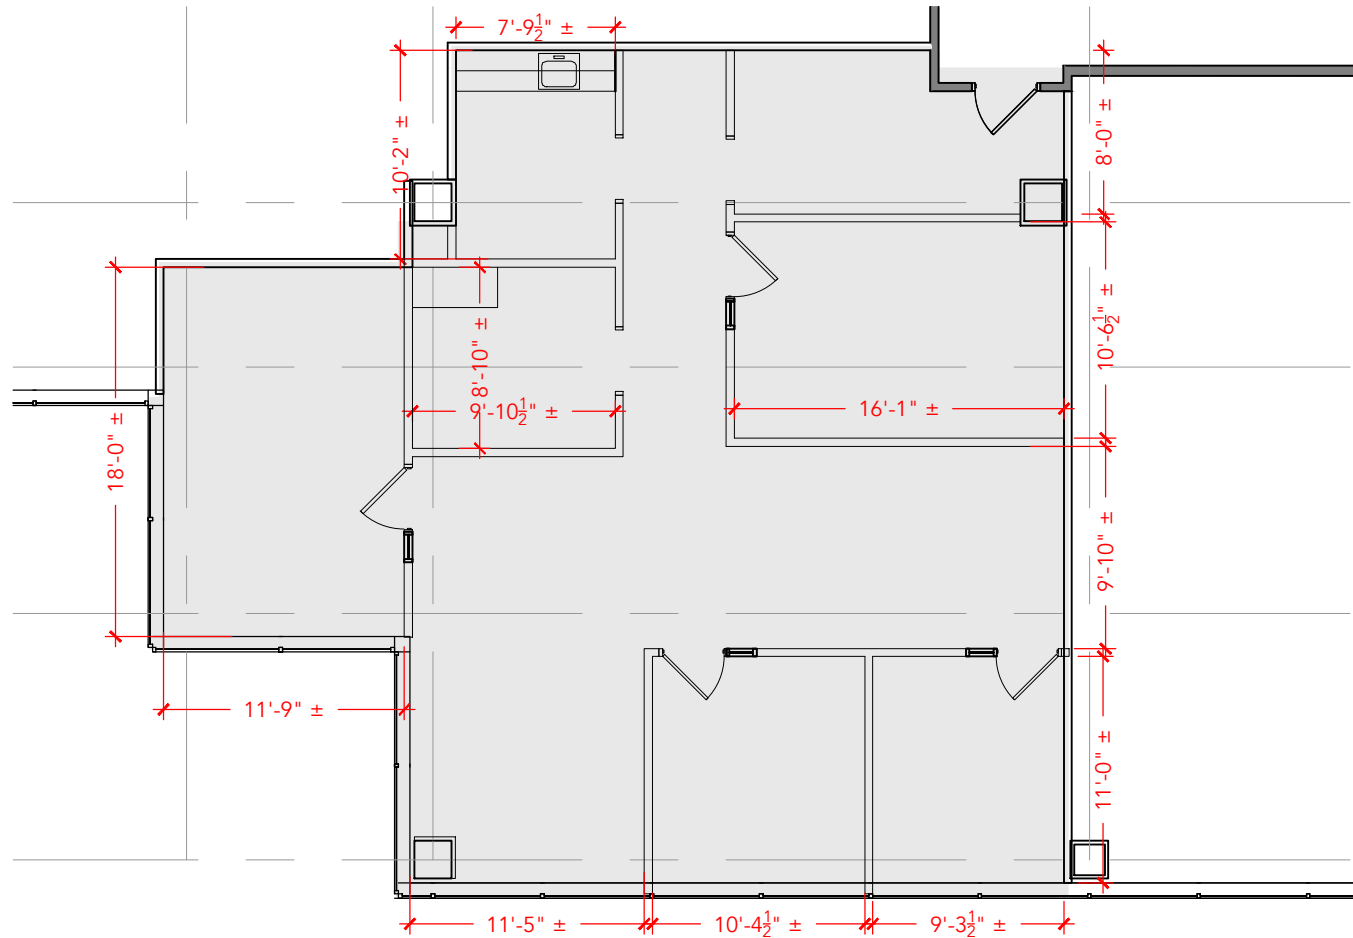

TOTAL SF AVAILABLE - 1,732 RSF(12%)

Key Plan

[Click to access 3D model](#)

Floor Plan