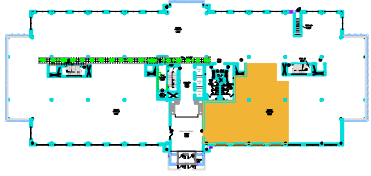

TOTAL SF AVAILABLE - 3,932 RSF (12%)

Key Plan

[Click to access 3D model](#)

Floor Plan