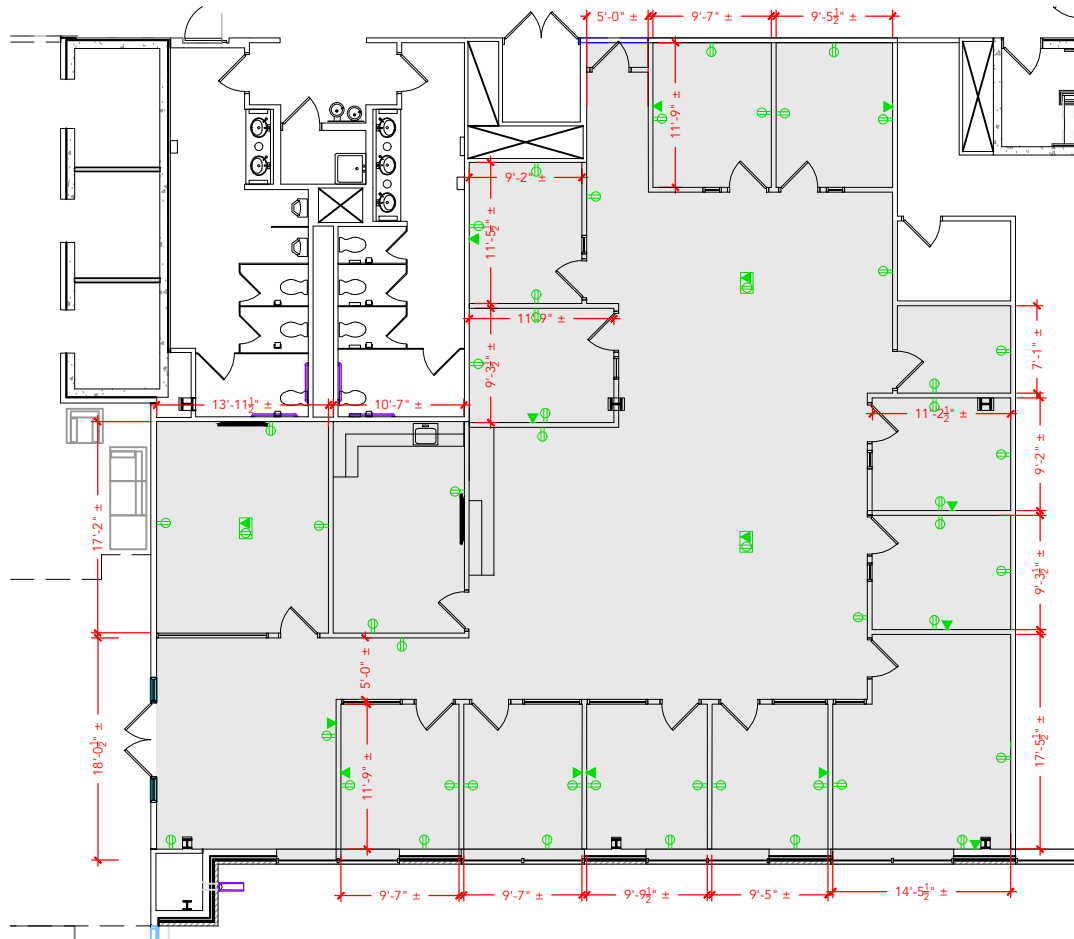

TOTAL SF AVAILABLE - 3,932 RSF (12%)

Key Plan

[Click to access 3D model](#)

Floor Plan