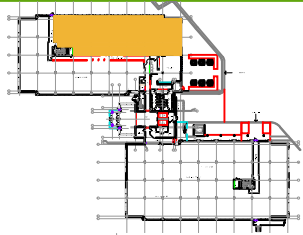

TOTAL SF AVAILABLE - 6,720 RSF(12%)

[Click to access 3D model](#)

Key Plan

Floor Plan