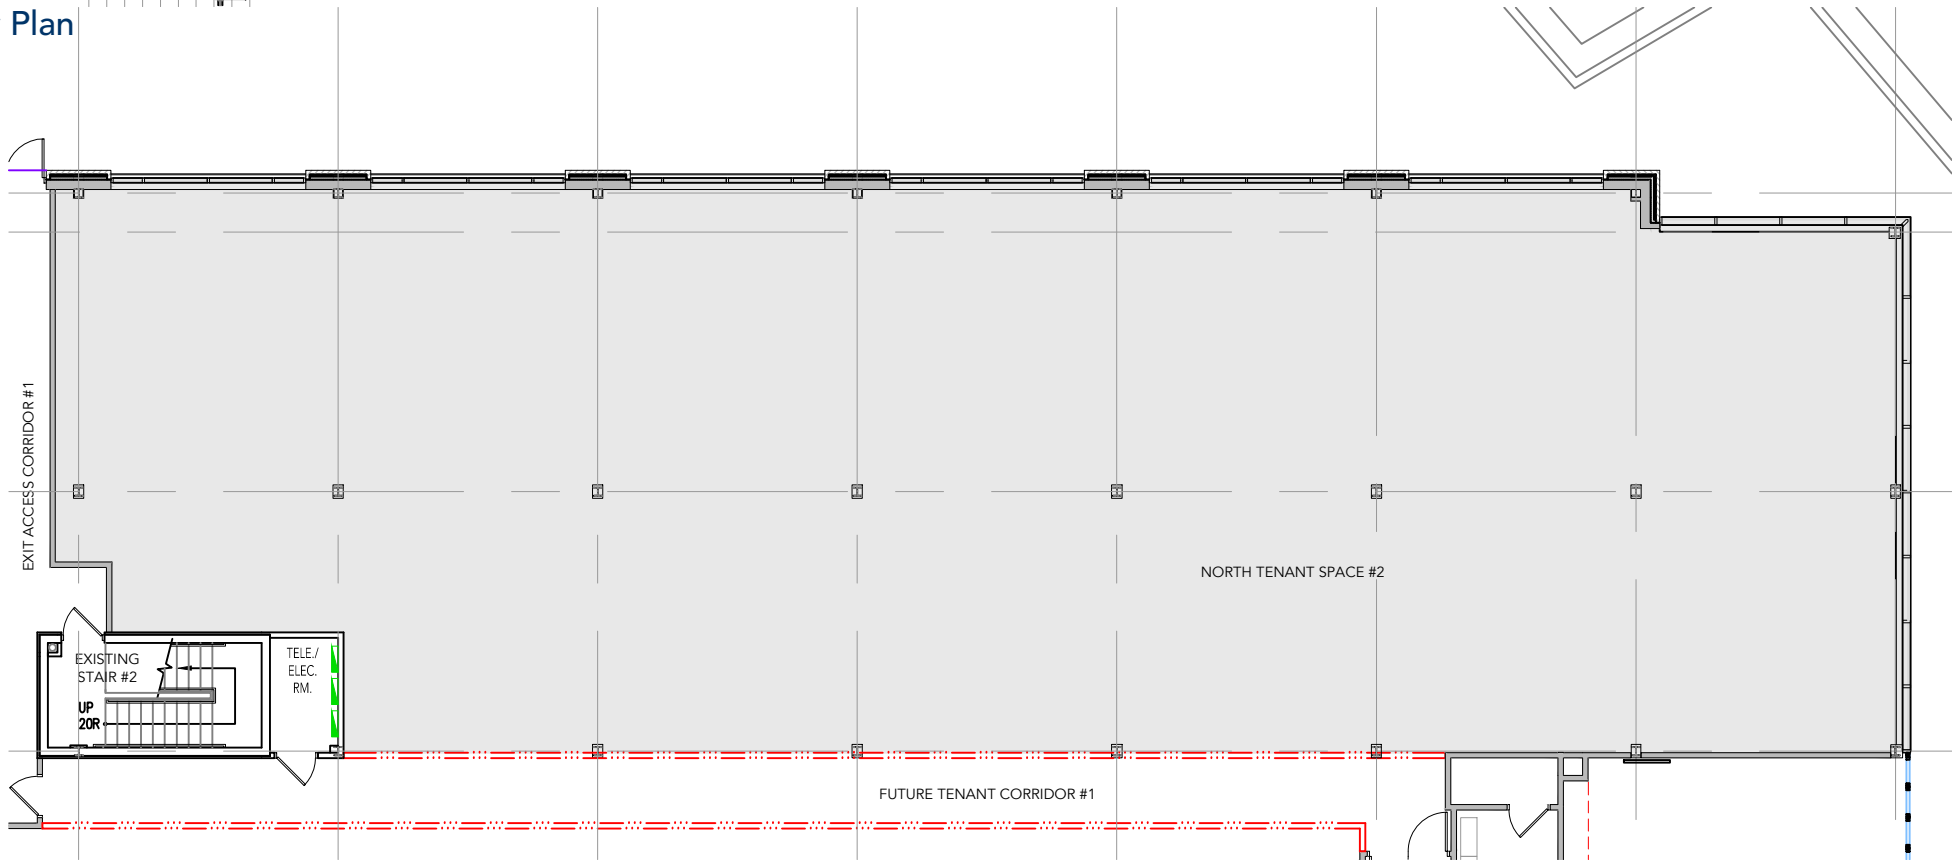

TOTAL SF AVAILABLE - 6,720 RSF(12%)

[Click to access 3D model](#)

Key Plan

Floor Plan