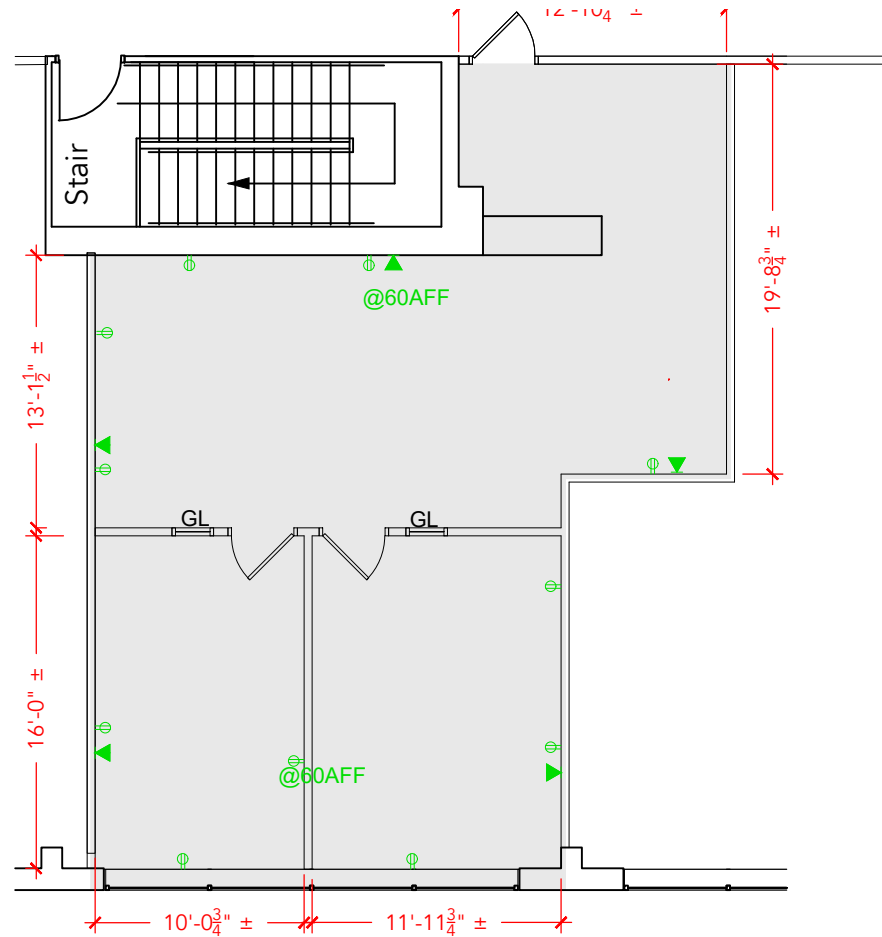

Key Plan

TOTAL SF AVAILABLE -1,005 RSF(12%)

[Click to access 3D model](#)

Floor Plan