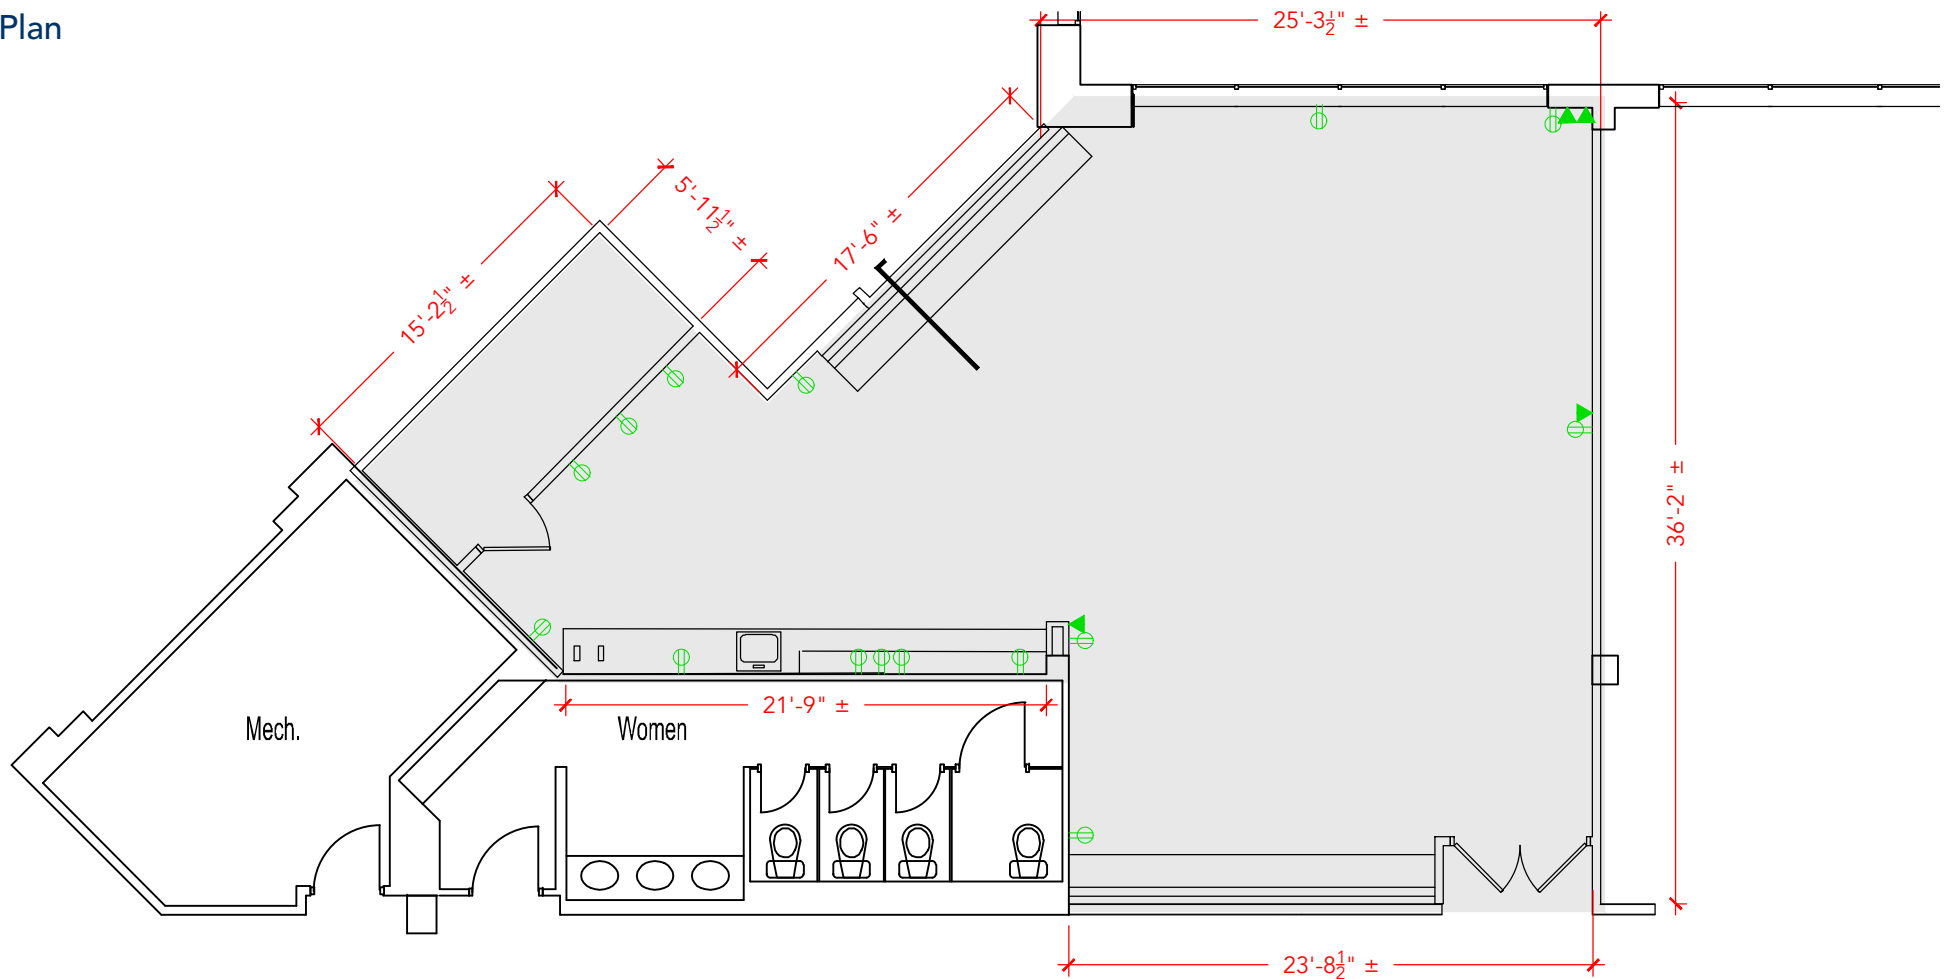

TOTAL SF AVAILABLE -1,567 RSF(12%)

Key Plan

[Click to access 3D model](#)

Floor Plan