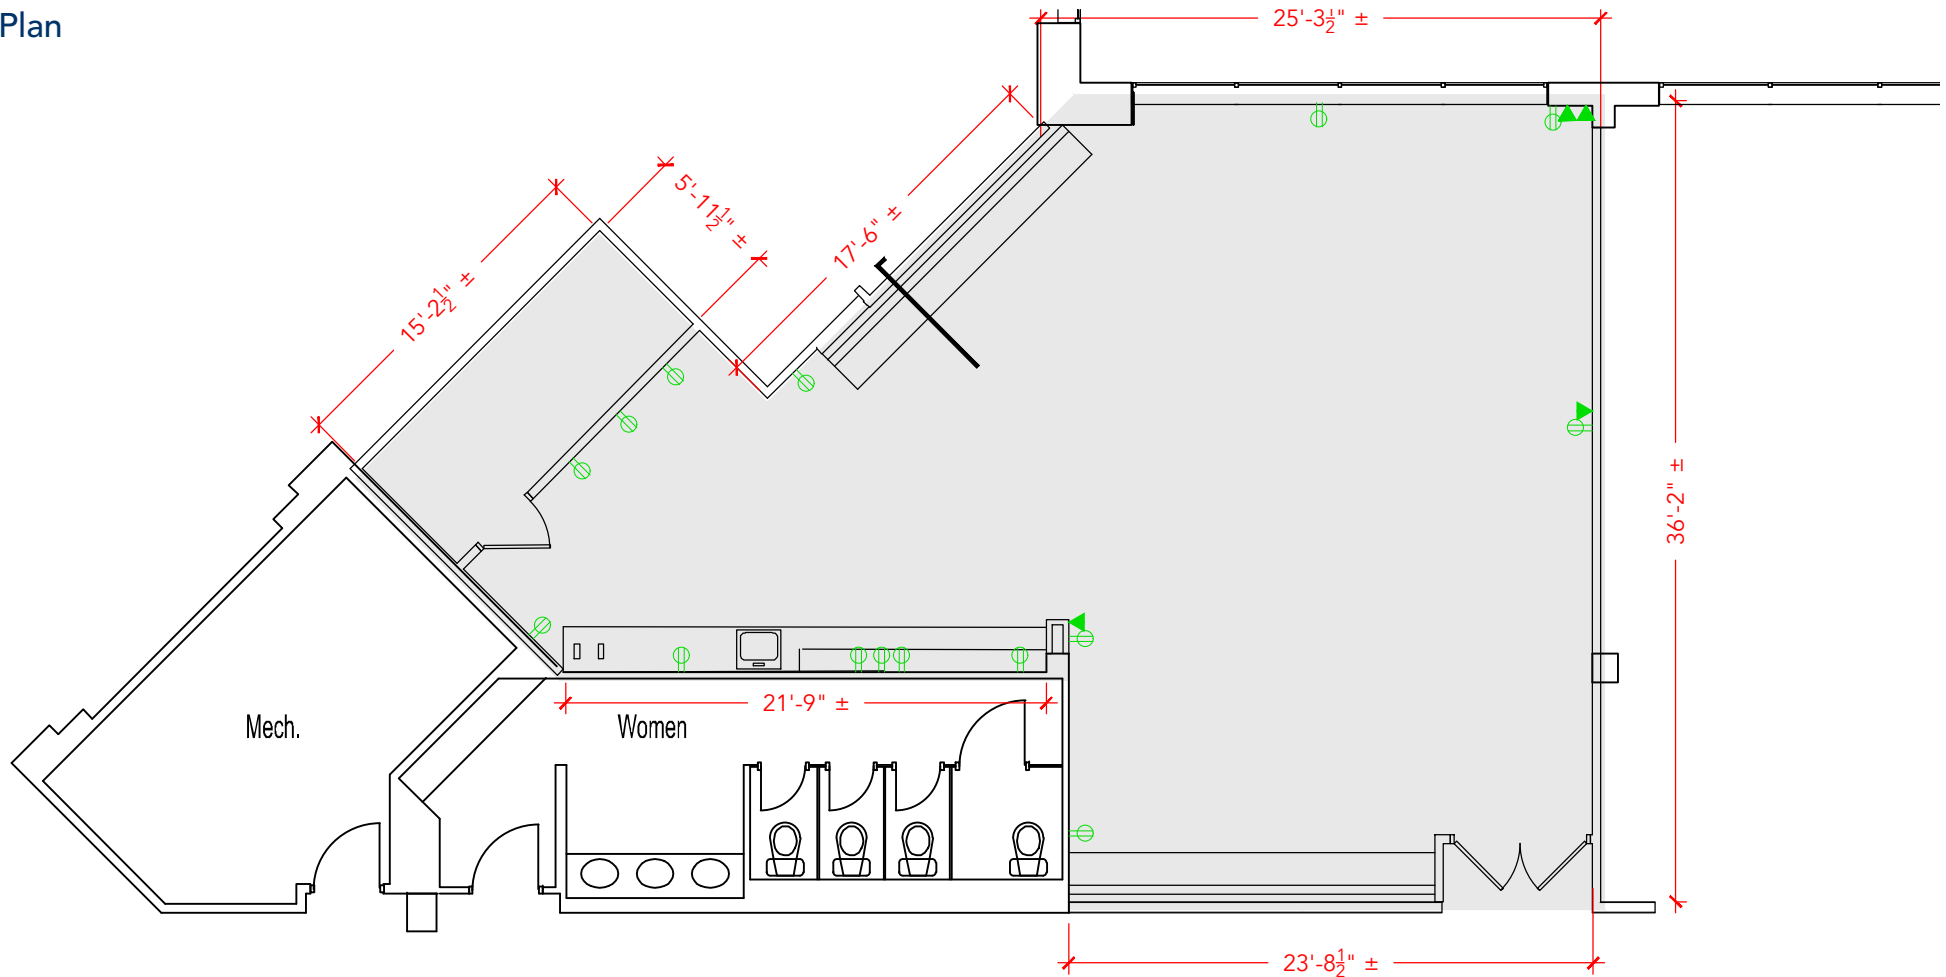

TOTAL SF AVAILABLE -1,567 RSF(12%)

Key Plan

[Click to access 3D model](#)

Floor Plan