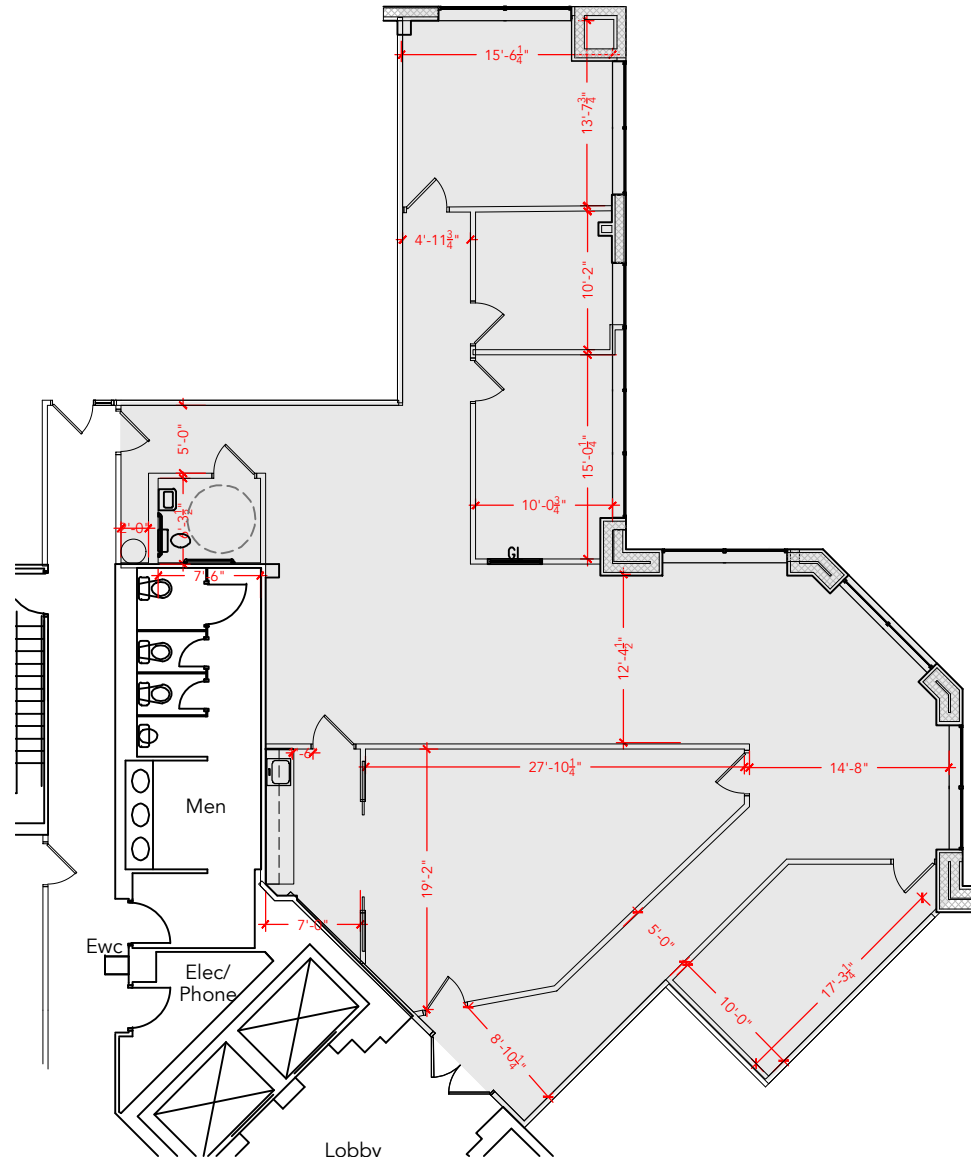

TOTAL SF AVAILABLE -2,880 RSF (12%)

Key Plan

[Click to access 3D model](#)

Floor Plan