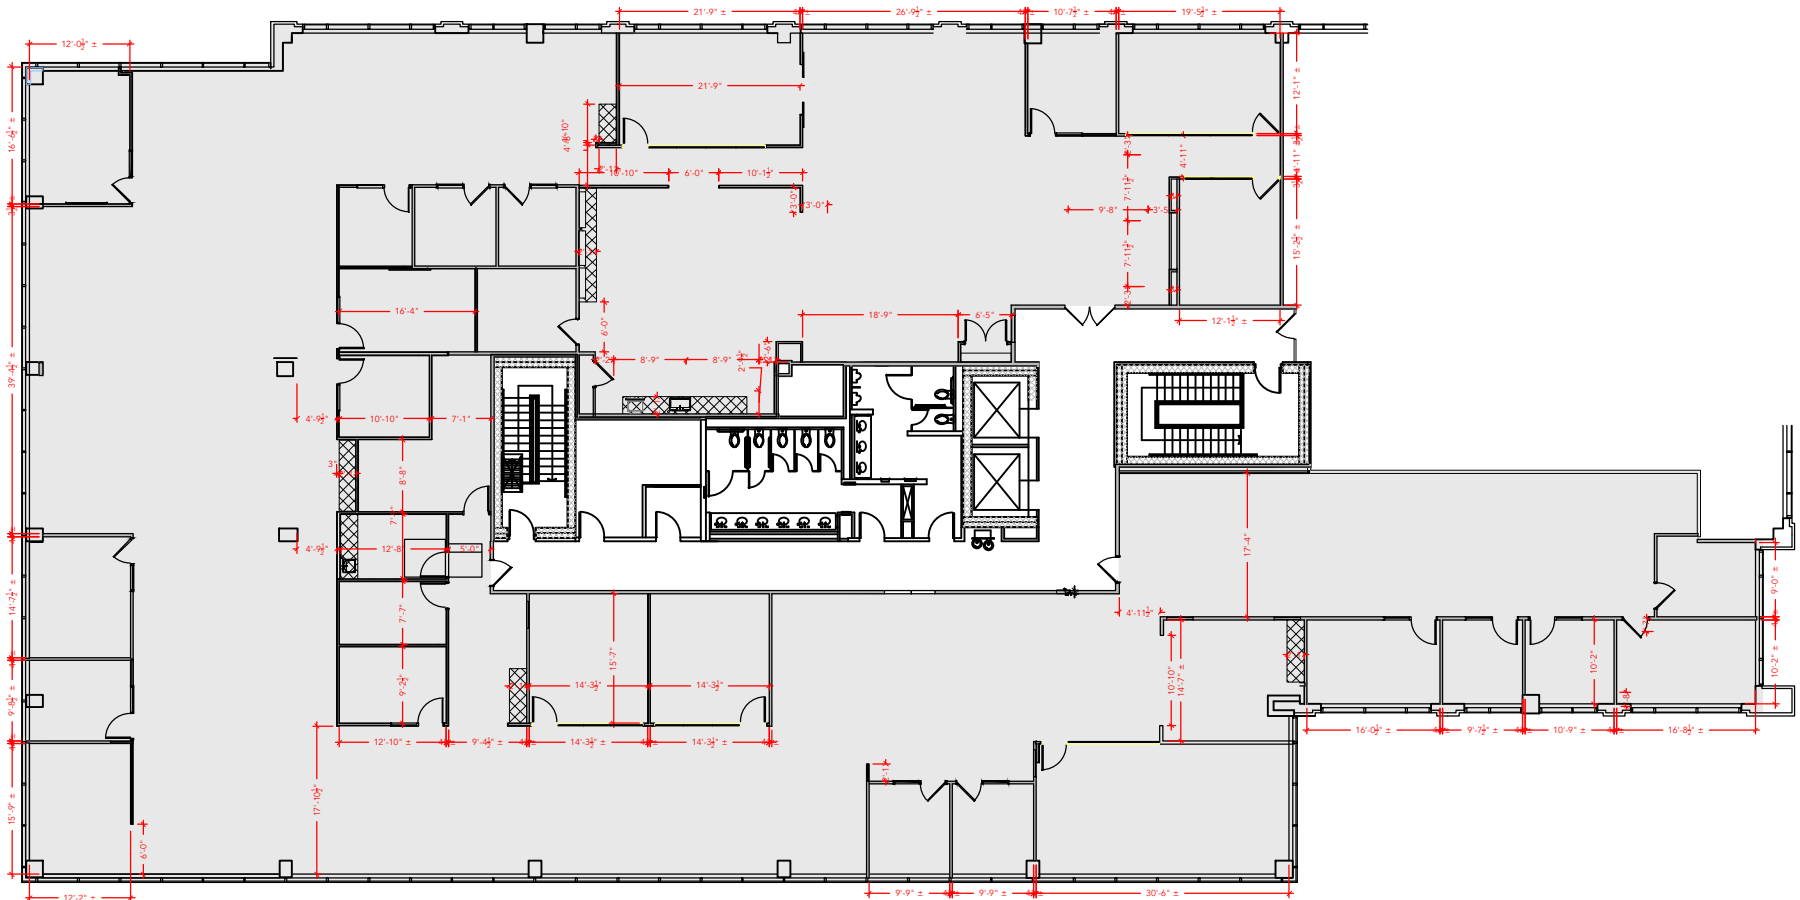

TOTAL SF AVAILABLE - 17,058 RSF(16%)

Key Plan

[Click to access 3D model](#)
[Click to view Space Photos](#)

Floor Plan