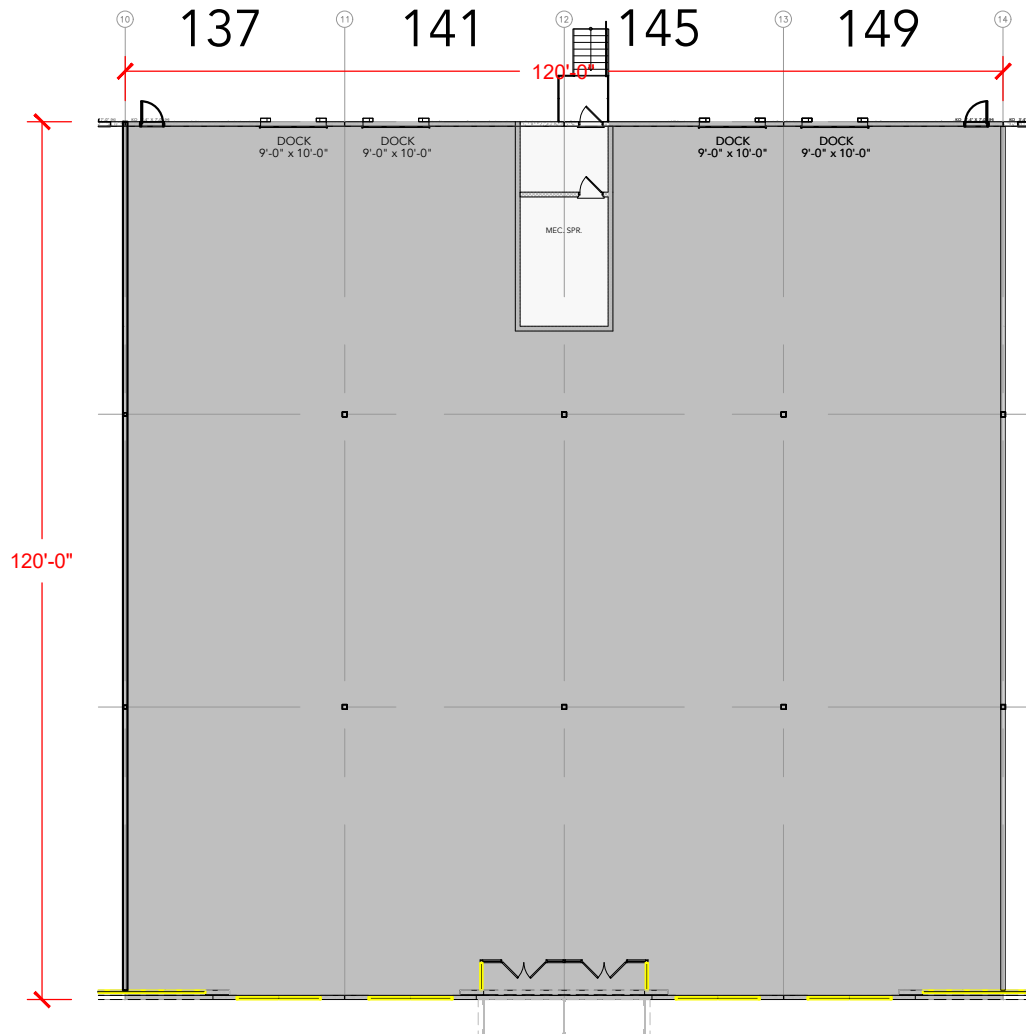

**TOTAL SF AVAILABLE -14,122 RSF**

**OFFICE - 0,000 SF**

**WAREHOUSE - 14,122 RSF**

\* INCLUDES % OF METER ROOM

[Click to access 3D model](#)

Key Plan

Floor Plan