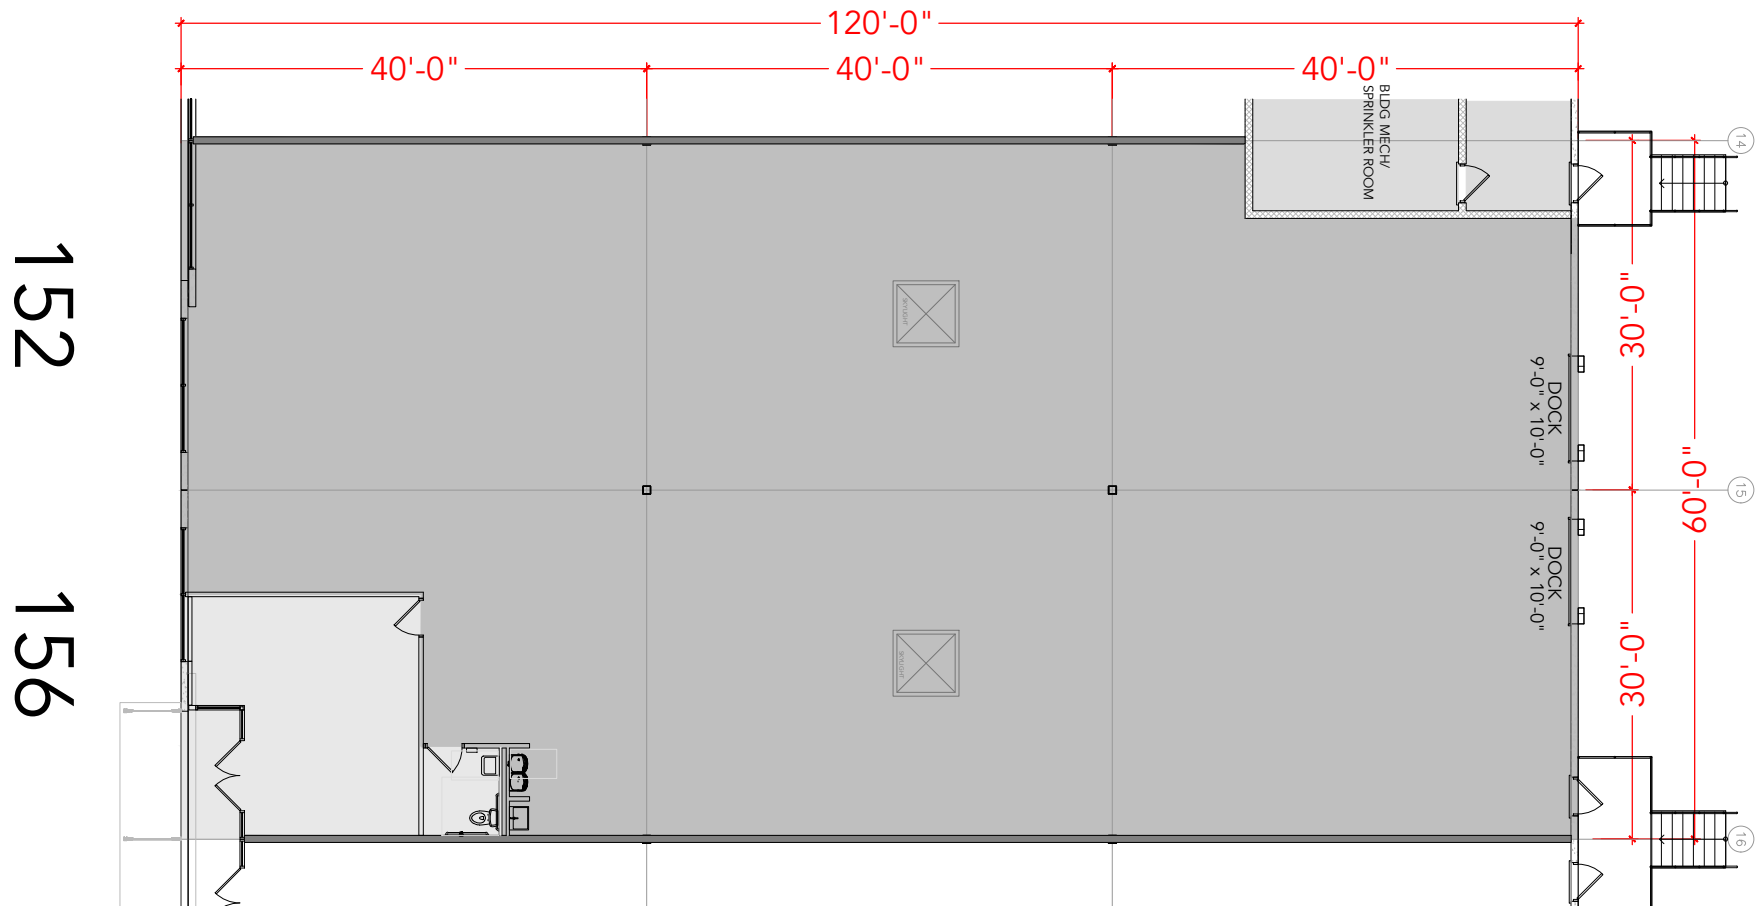

TOTAL SF AVAILABLE - 7,036 RSF

OFFICE - 400 SF

WAREHOUSE - 6,636 SF

* INCLUDES % OF METER ROOM

[Click to access 3D model](#)

Key Plan

Floor Plan