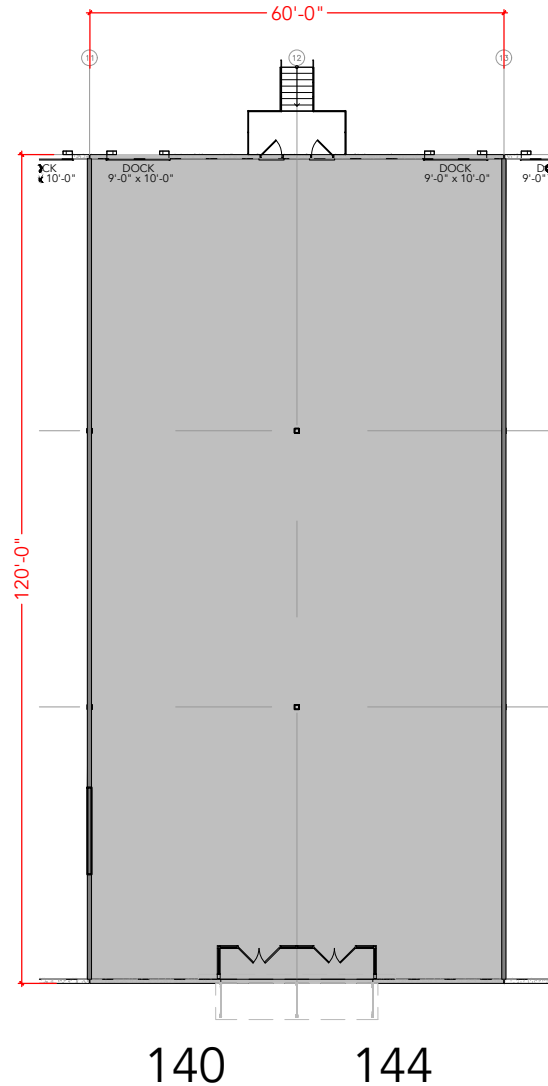

TOTAL RSF AVAILABLE -7,237 RSF

OFFICE - 0,000

WAREHOUSE - 7,237 RSF

* INCLUDES % OF METER ROOM

[Click to access 3D model](#)

Key Plan

Floor Plan