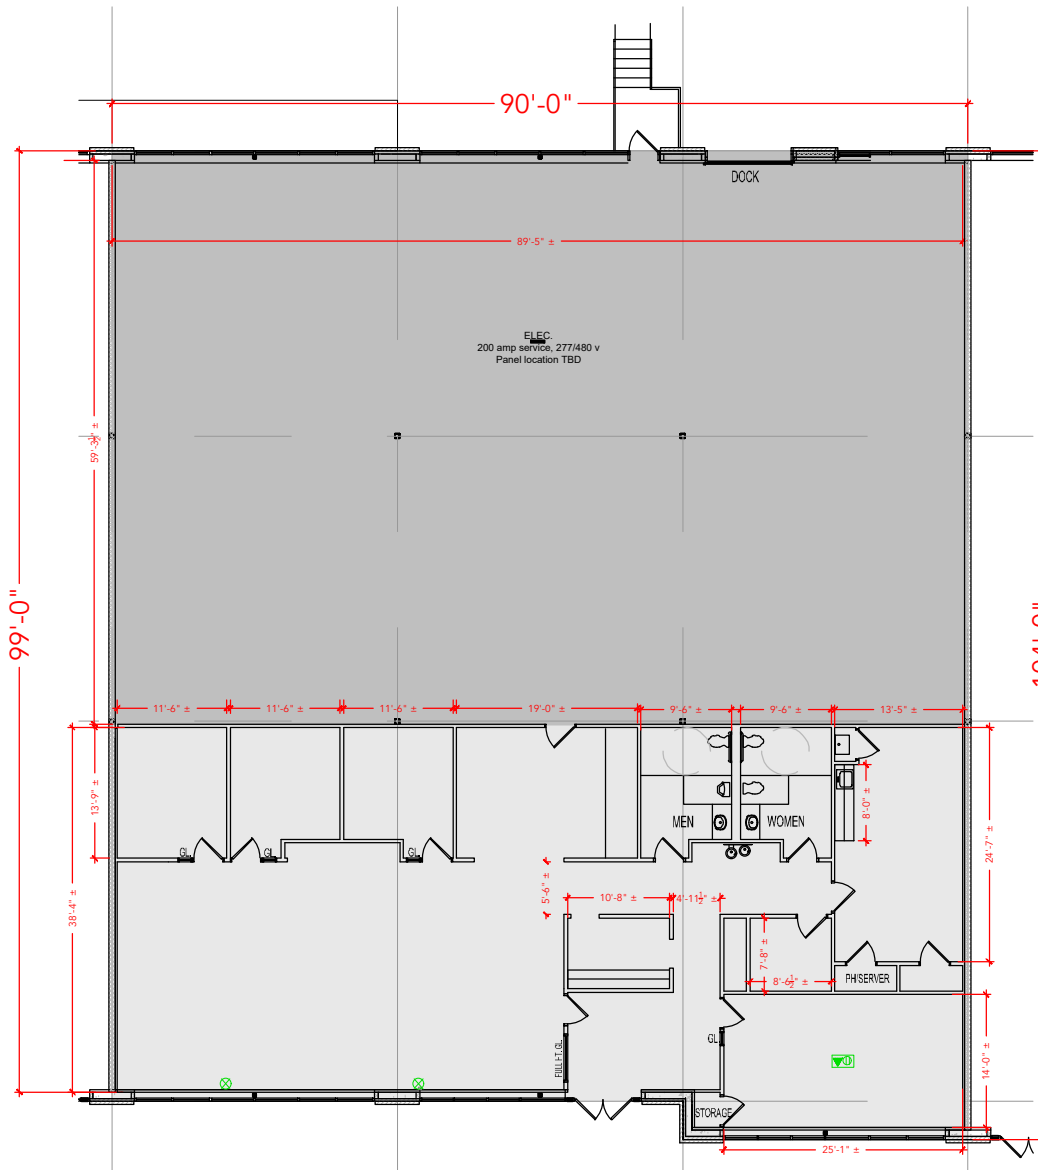

TOTAL SF AVAILABLE -9,120 SF

OFFICE - 3,674 SF

WAREHOUSE SF - 5,446 SF

[Click to access 3D model](#)

Key Plan

Floor Plan