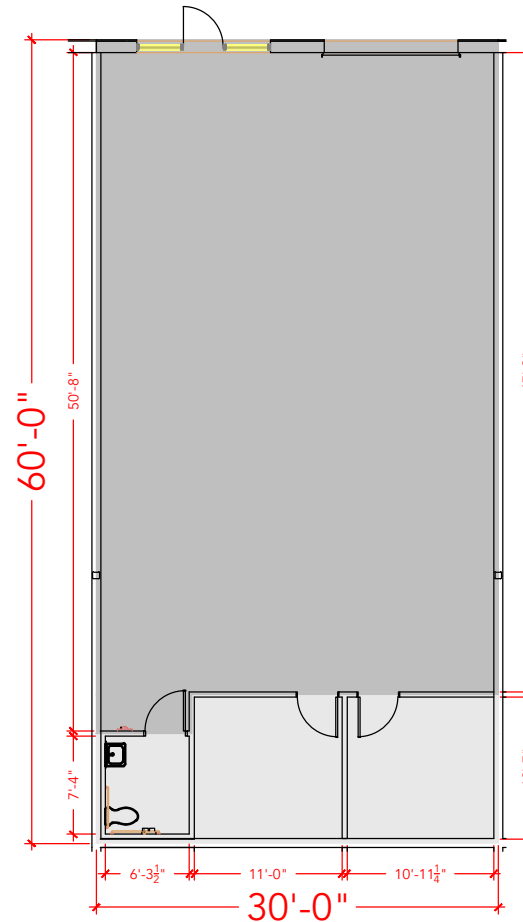

TOTAL SF AVAILABLE -1,811 RSF

OFFICE - 315 RSF

WAREHOUSE - 1,496 RSF

Key Plan

170

## Floor Plan