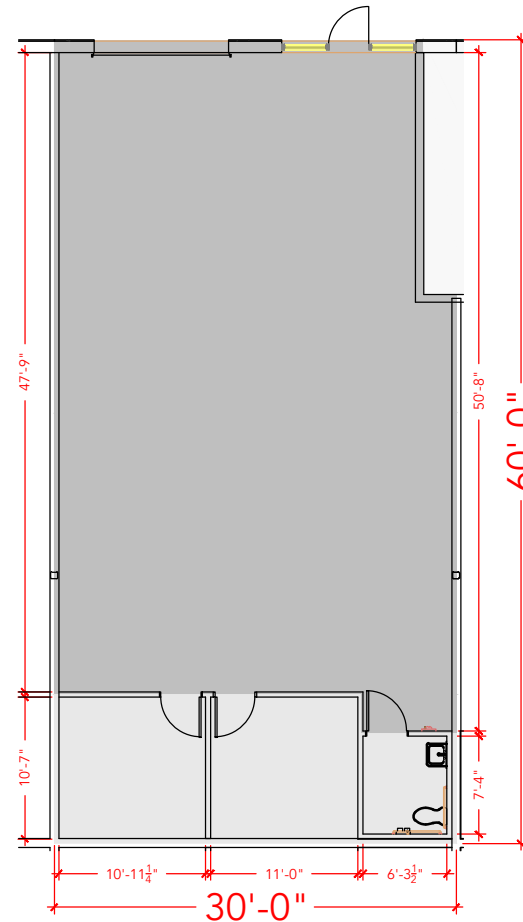

TOTAL SF AVAILABLE -1,764 RSF

OFFICE - 315 RSF
WAREHOUSE - 1,449 RSF

Key Plan

165

Floor Plan