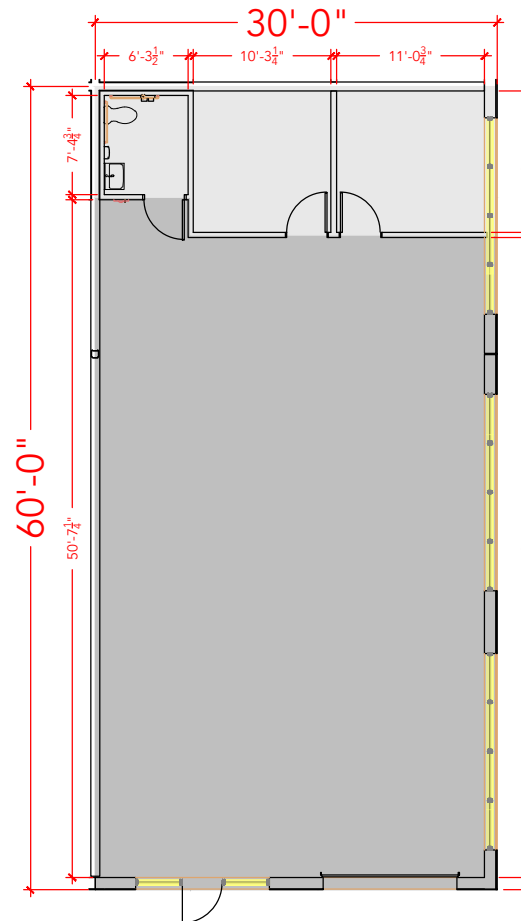

TOTAL SF AVAILABLE - 1,811 RSF

OFFICE - 315 RSF

WAREHOUSE - 1,496 RSF

Key Plan

Floor Plan