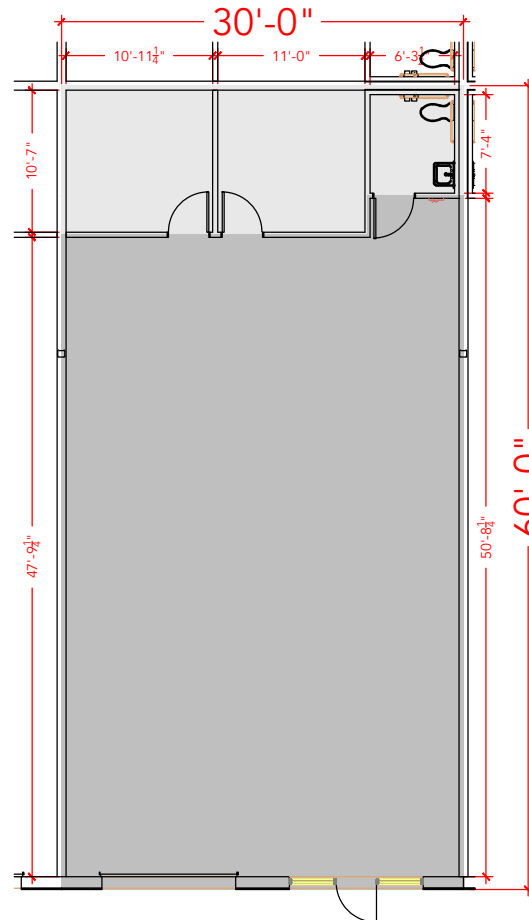

TOTAL SF AVAILABLE -1,811 RSF

OFFICE - 315 RSF
WAREHOUSE - 1,496 RSF

Key Plan

Floor Plan