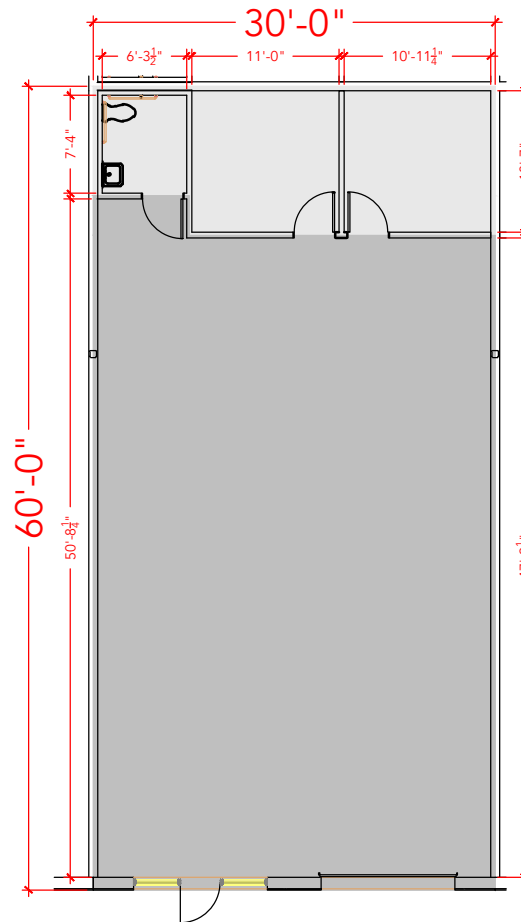

TOTAL SF AVAILABLE - 1,811 RSF

OFFICE - 315 RSF
WAREHOUSE - 1,496 RSF

Key Plan

Floor Plan