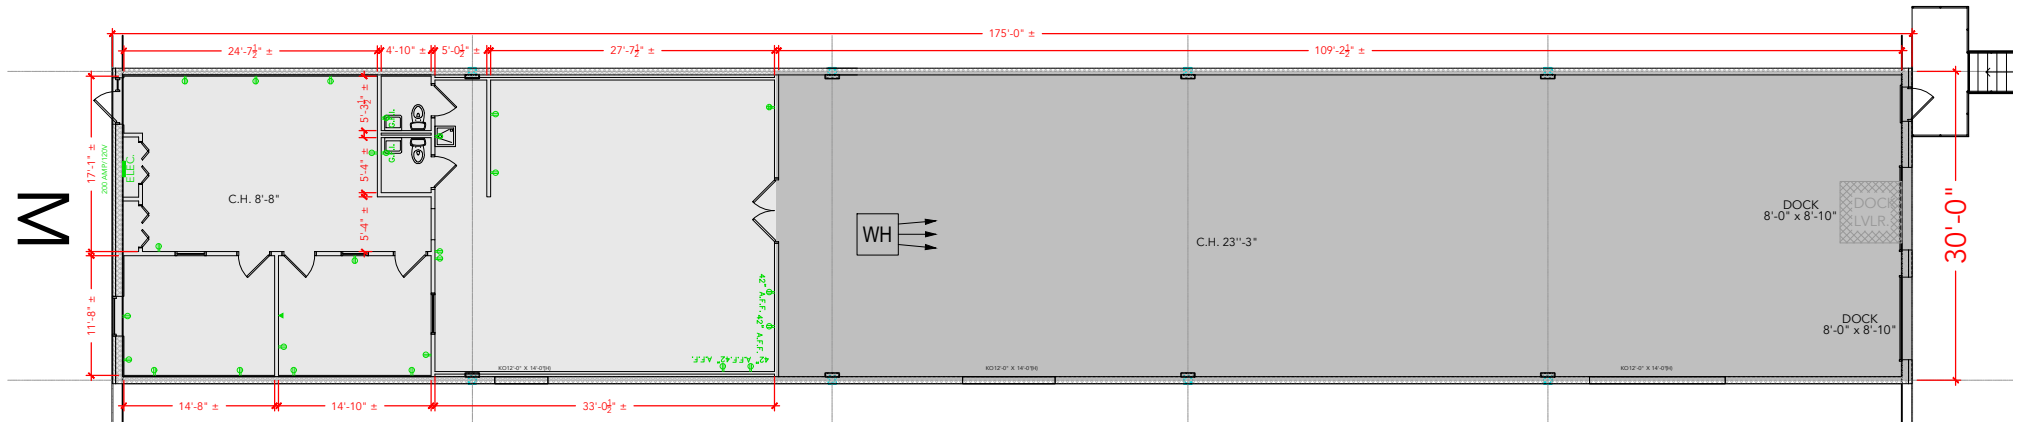

**TOTAL SF AVAILABLE -5,250 SF**

**OFFICE - 1,938 SF**

**WAREHOUSE - 3,312 SF**

[Click to access 3D model](#)

Key Plan

Floor Plan