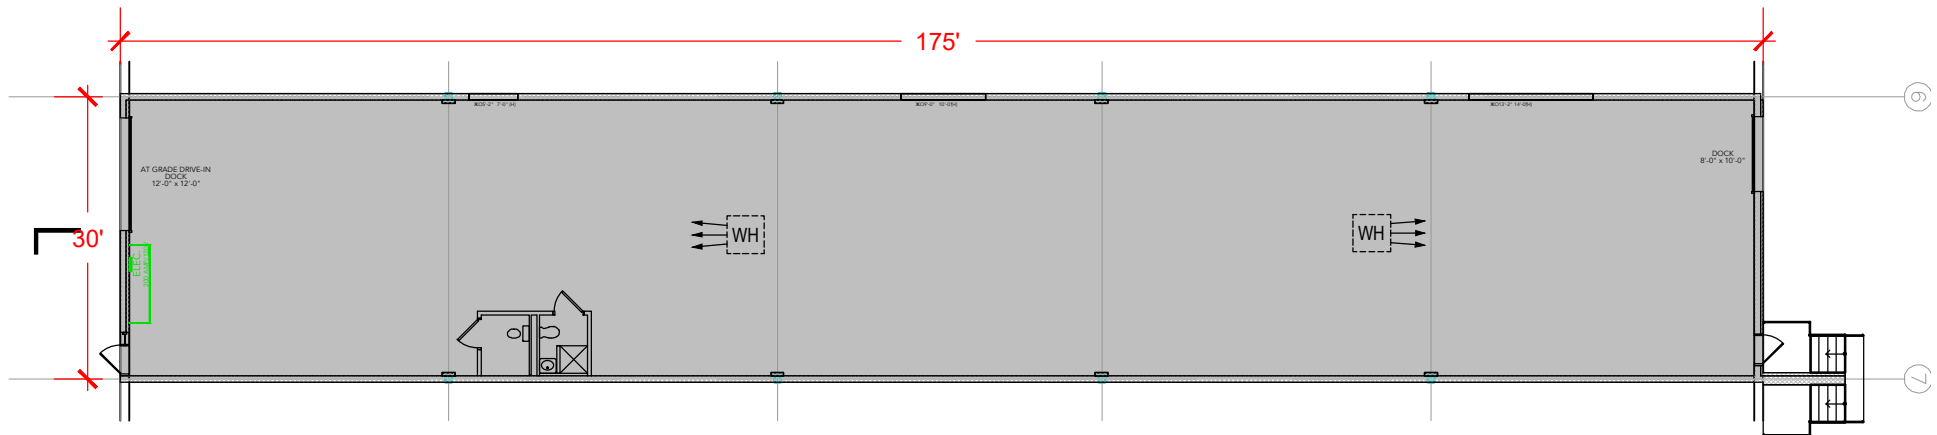

TOTAL SF AVAILABLE -5,250 SF

OFFICE - 0,000 SF

WAREHOUSE SF - 5,250 SF

[Click to access 3D model](#)

Key Plan

Floor Plan