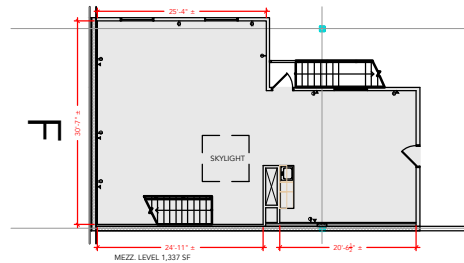

TOTAL SF AVAILABLE -15,675 SF

OFFICE - 1,549 SF

WAREHOUSE - 14,125 SF

* 1,337 SF MEZZ. NOT INCLUDED IN TOTAL SF
[Click to access 3D model](#)

Key Plan

Floor Plan