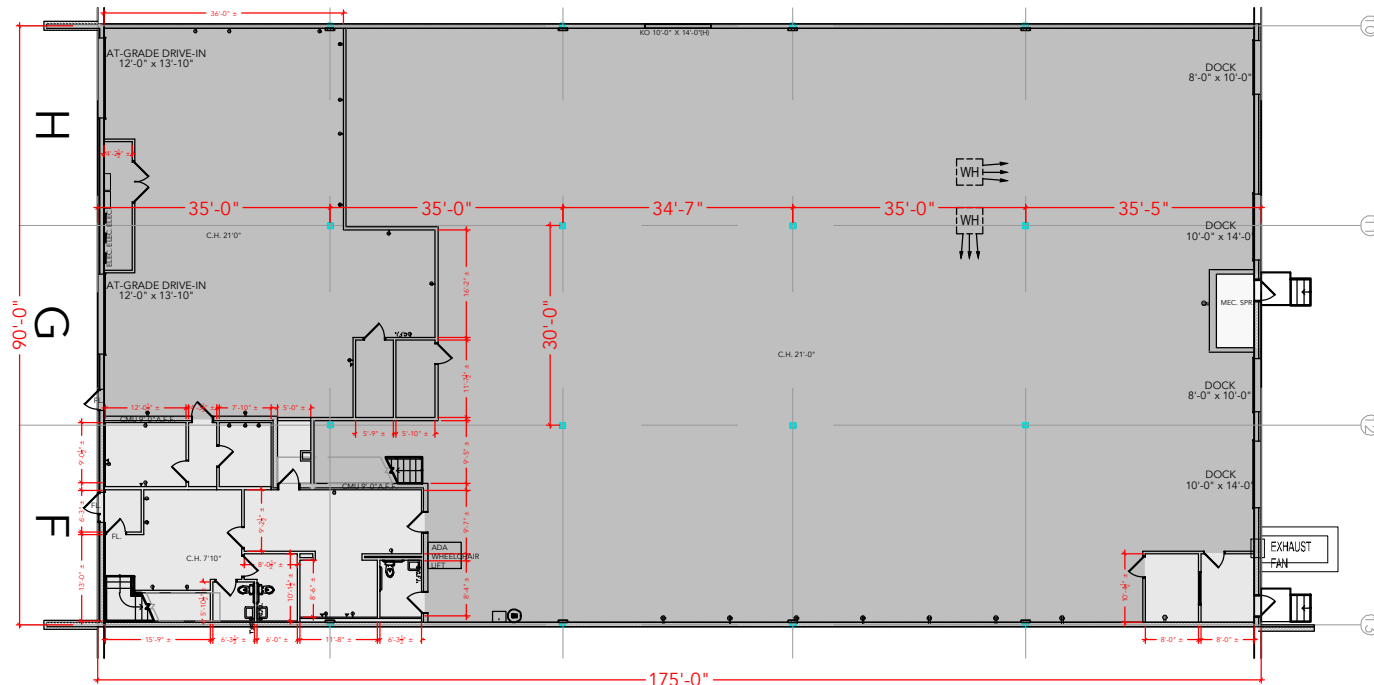

TOTAL SF AVAILABLE -15,675 SF

OFFICE - 1,549 SF

WAREHOUSE - 14,125 SF

* 1,337 SF MEZZ. NOT INCLUDED IN TOTAL SF
[Click to access 3D model](#)

Key Plan

Floor Plan