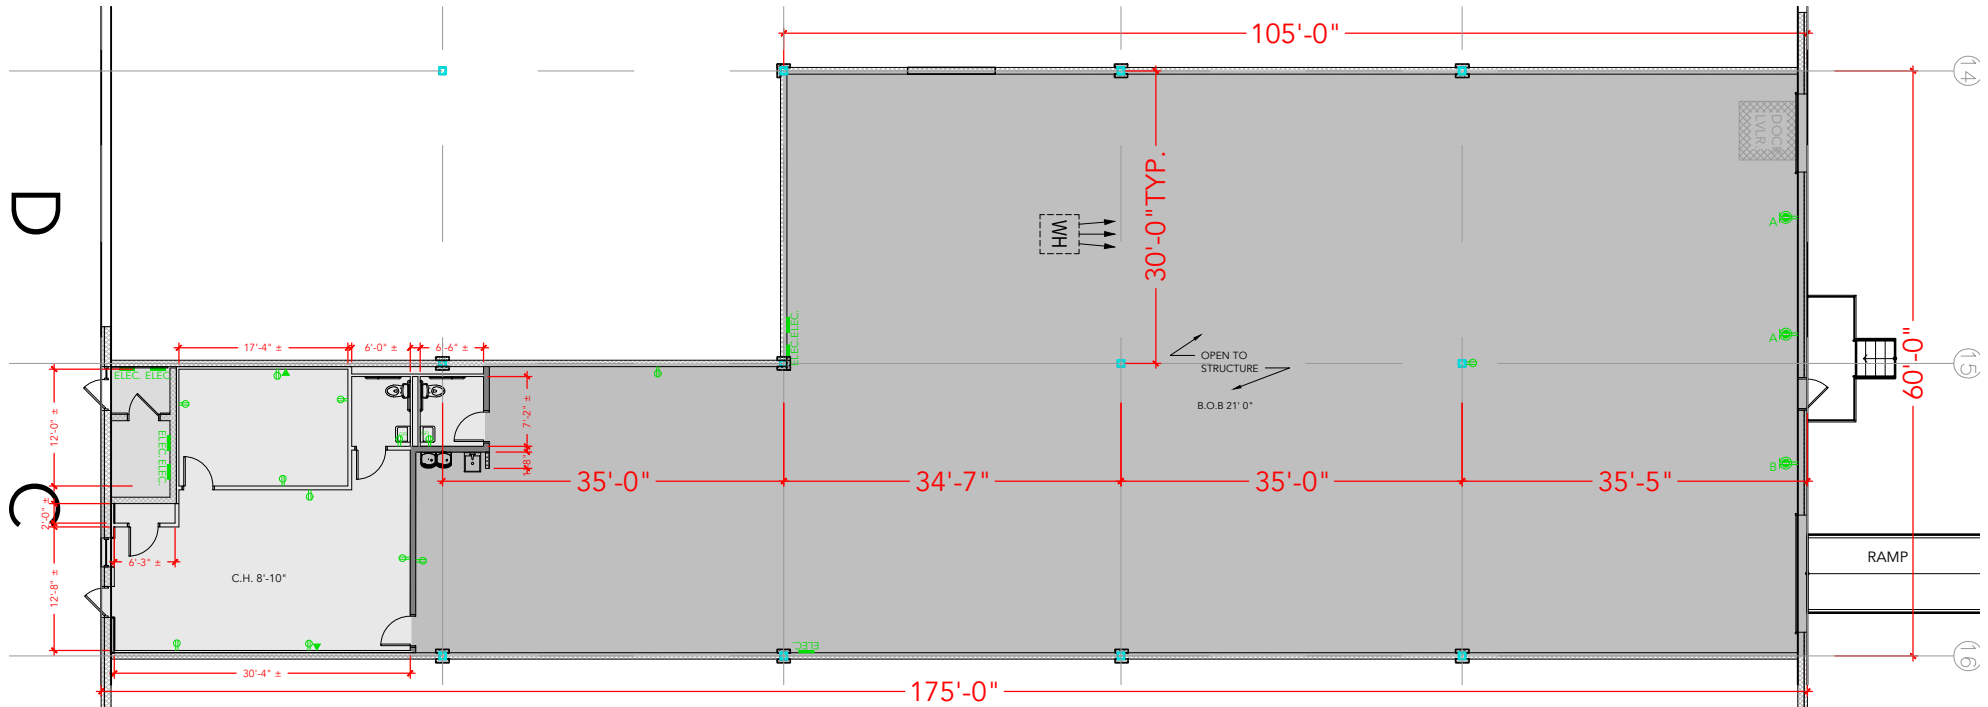

**TOTAL SF AVAILABLE -8,303 SF**

OFFICE - 925 SF

WAREHOUSE - 7,378 SF

[Click to access 3D model](#)

Key Plan

Floor Plan