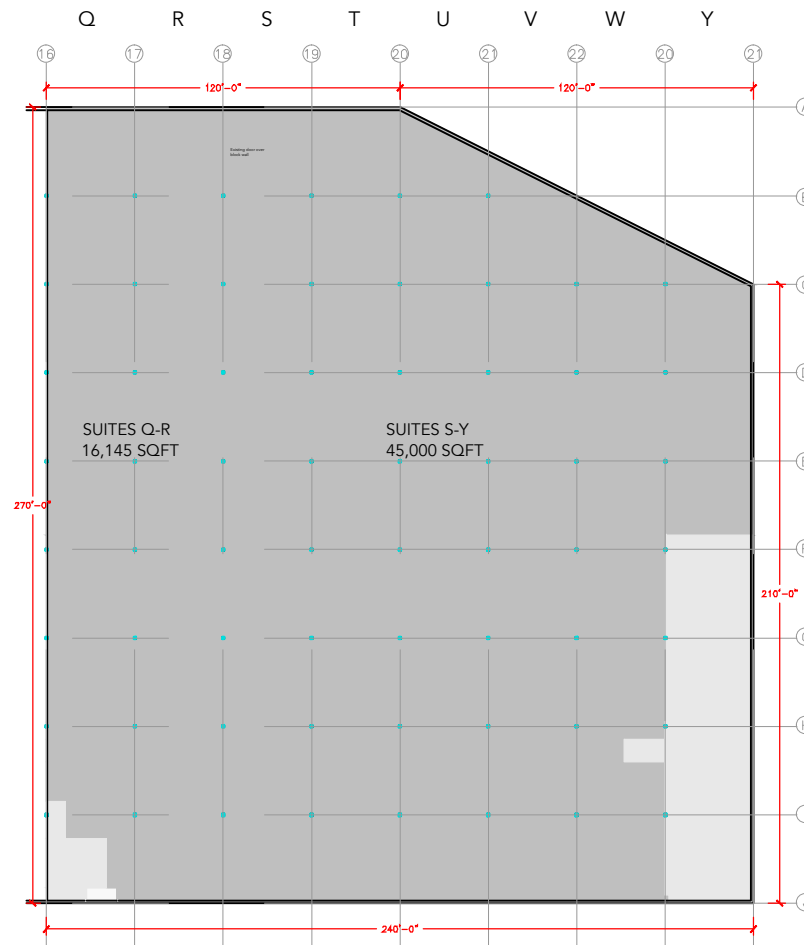

TOTAL SF AVAILABLE -61,145 SF

OFFICE - 4,325 SF

WAREHOUSE - 56,820 SF

[Click to access 3D model](#)

Key Plan

Floor Plan