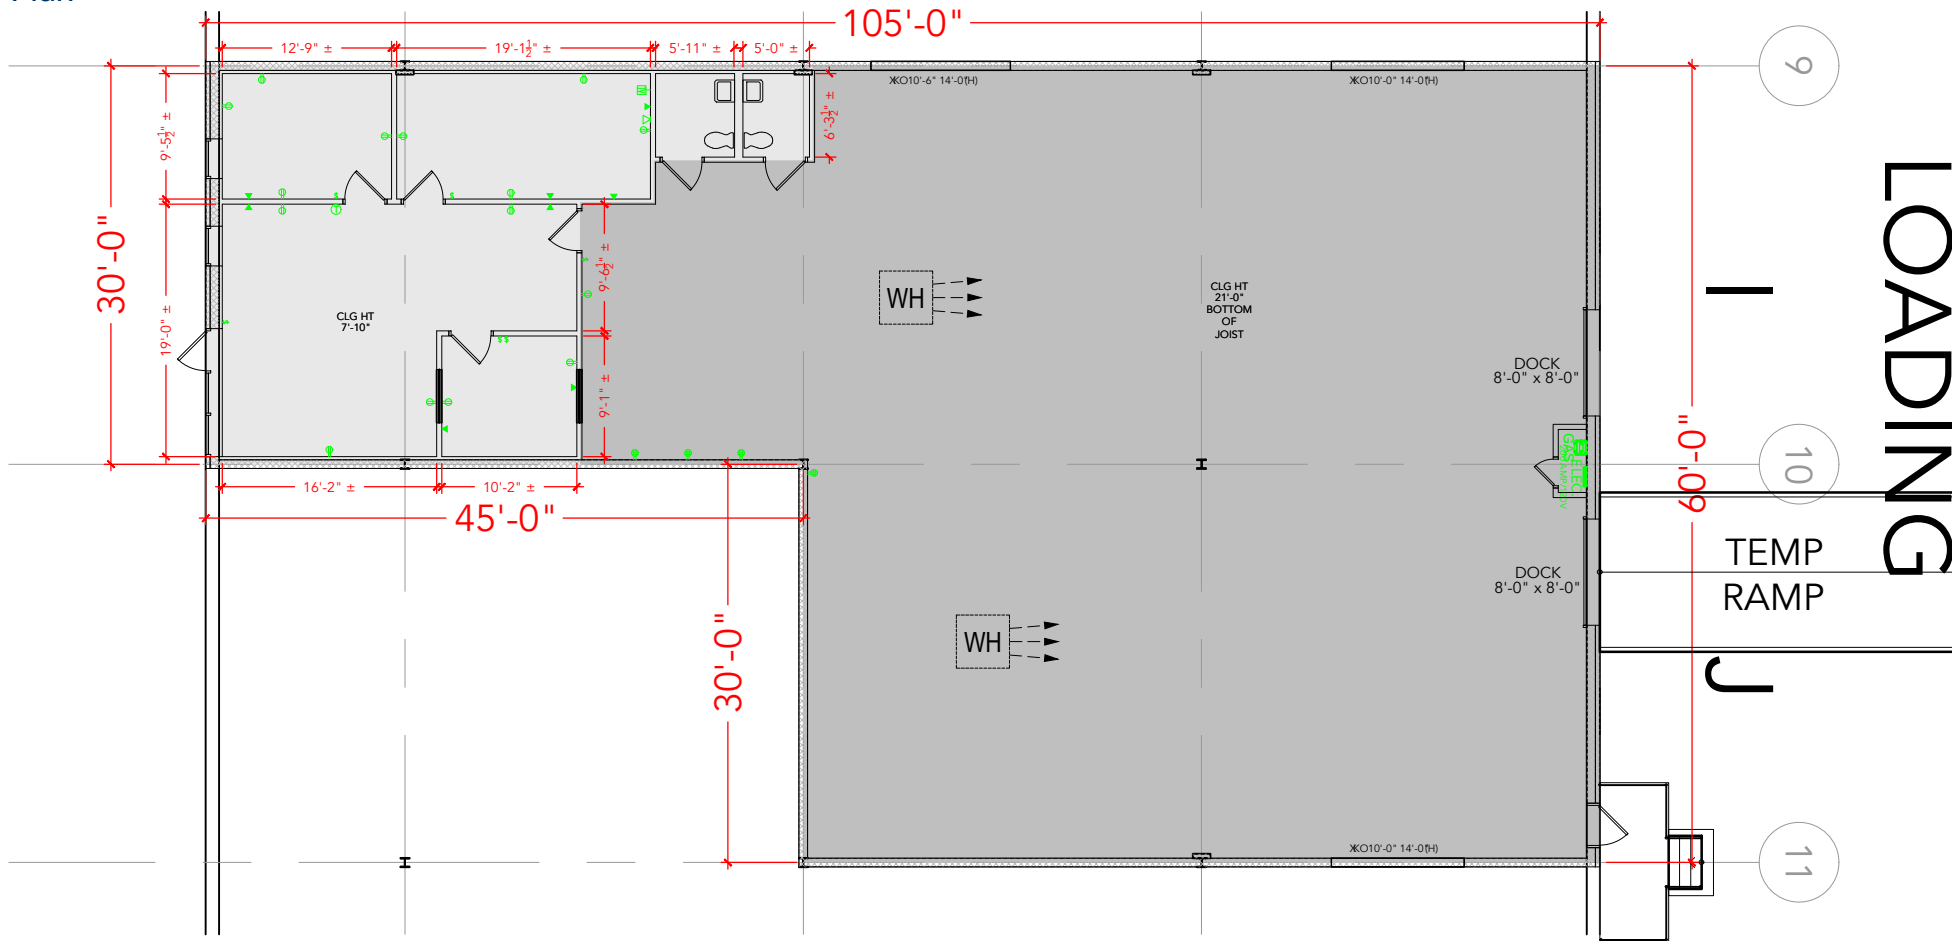

TOTAL SF AVAILABLE - 4,950 SF

OFFICE - 985 SF
WAREHOUSE SF - 3,965 SF

Key Plan

Floor Plan