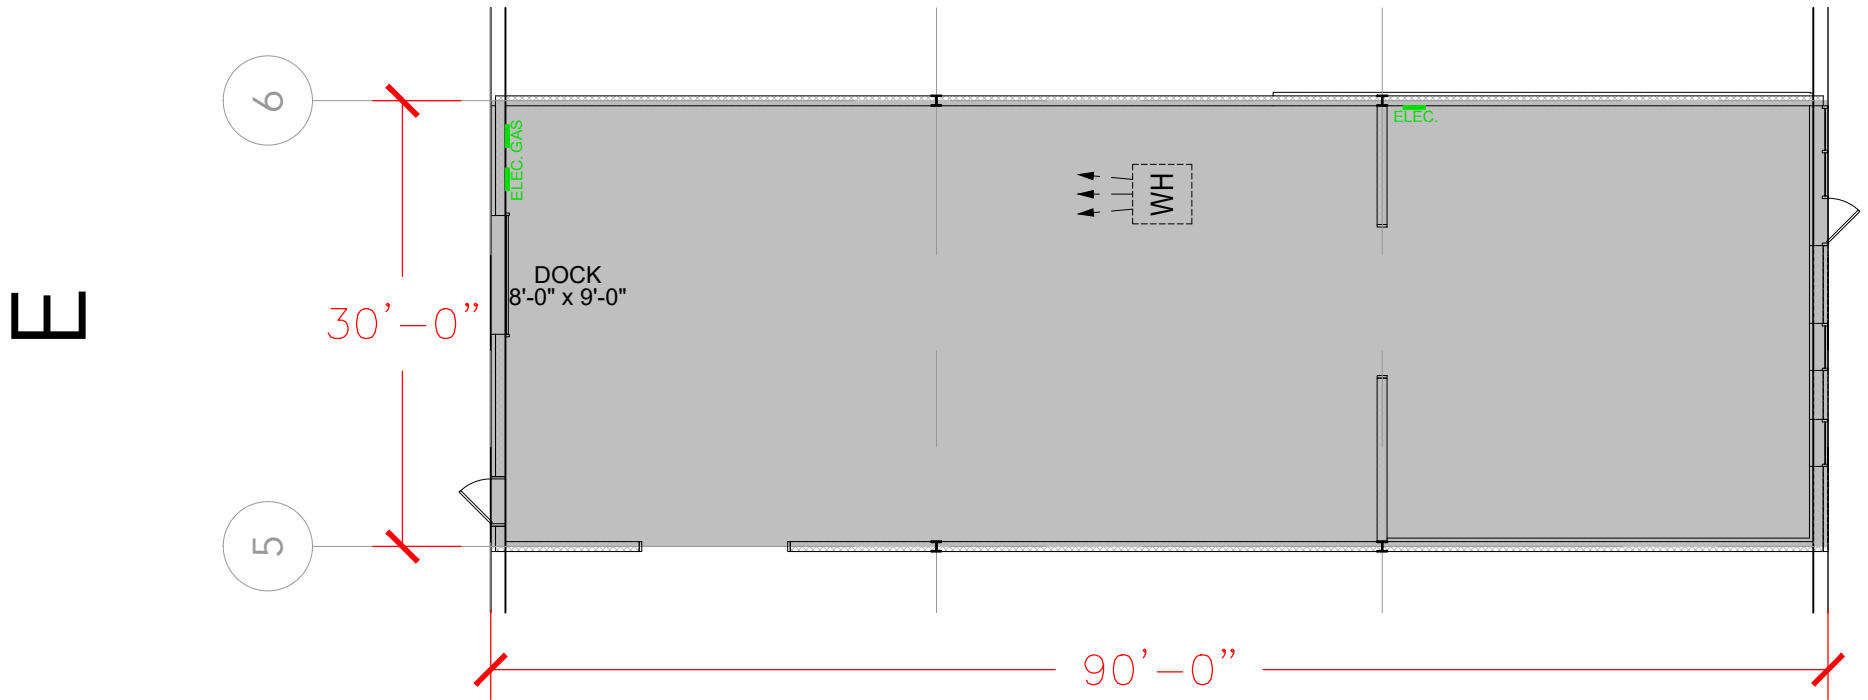

TOTAL SF AVAILABLE - 2,700 SF

OFFICE - 0,000 SF

WAREHOUSE SF - 2,700 SF

[Click to access 3D model](#)

Key Plan

Floor Plan