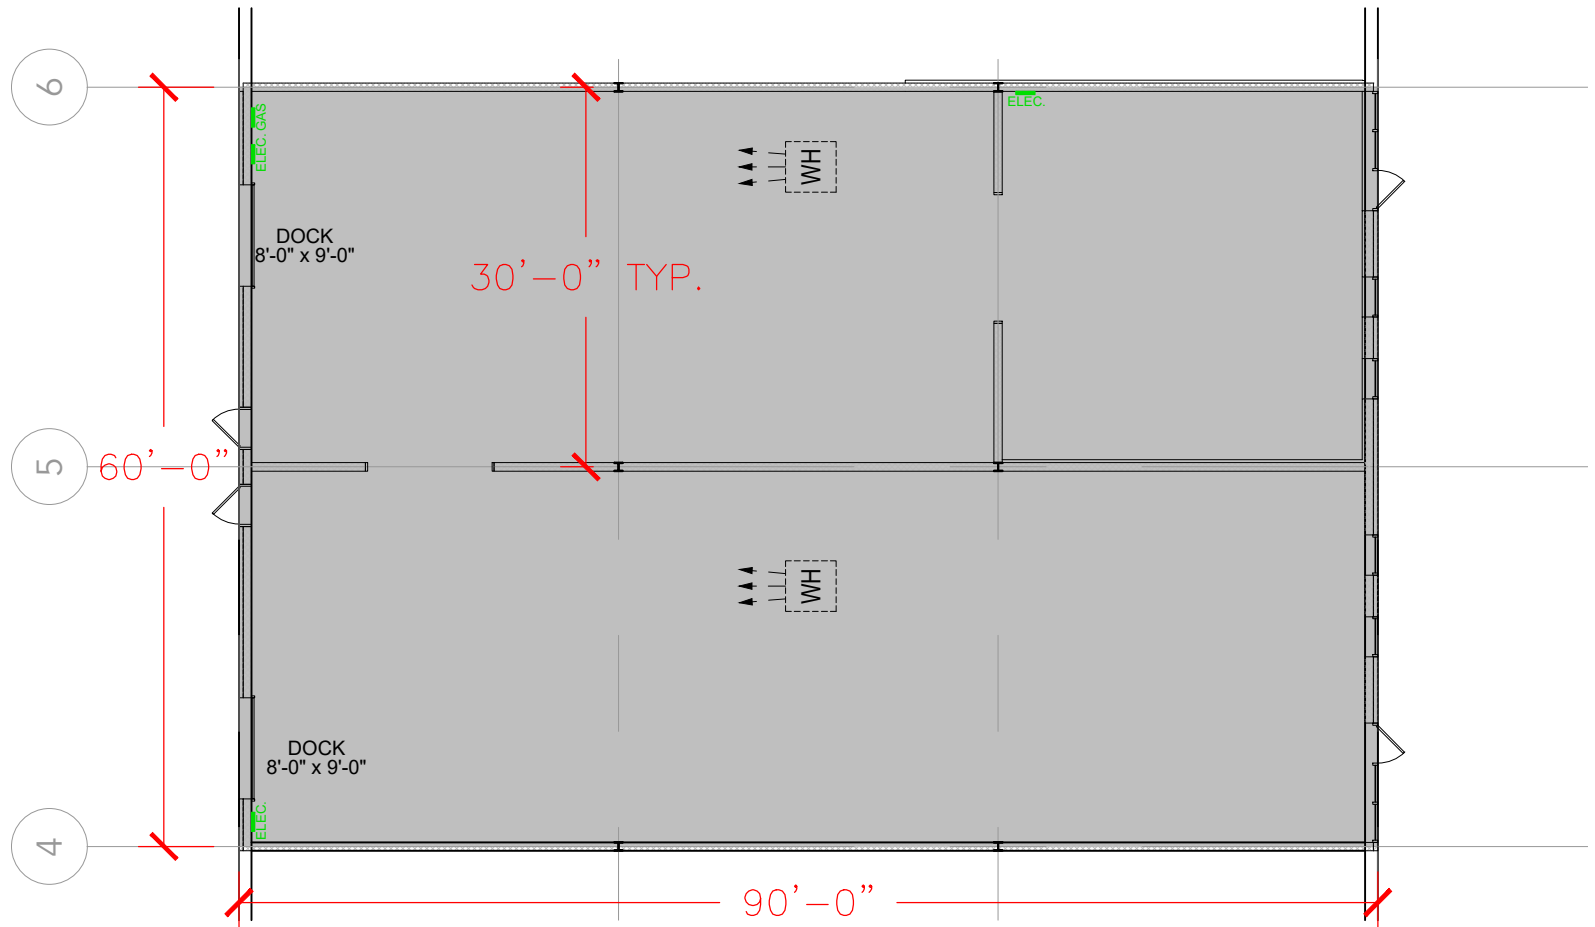

TOTAL SF AVAILABLE - 5,400 SF

OFFICE - 0,000 SF

WAREHOUSE SF - 5,400 SF

[Click to access 3D model](#)

Key Plan

E

D

Floor Plan