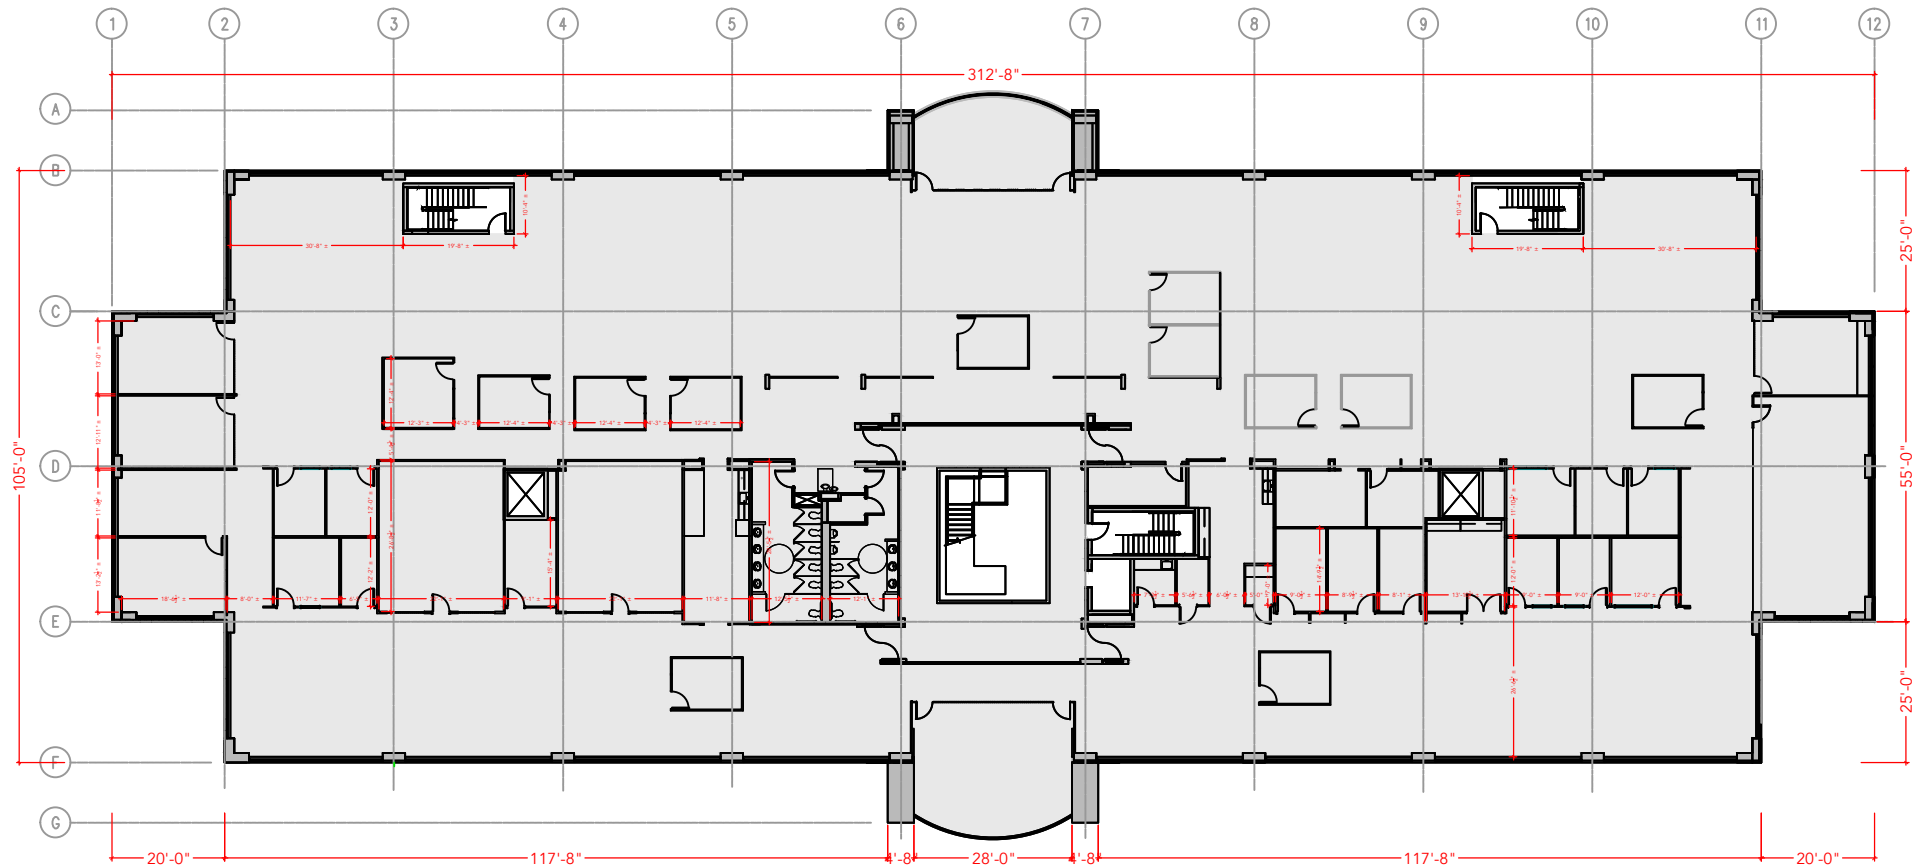

TOTAL SF AVAILABLE -32,773 RSF(9%)

[Click to access 3D model](#)

Key Plan

Floor Plan