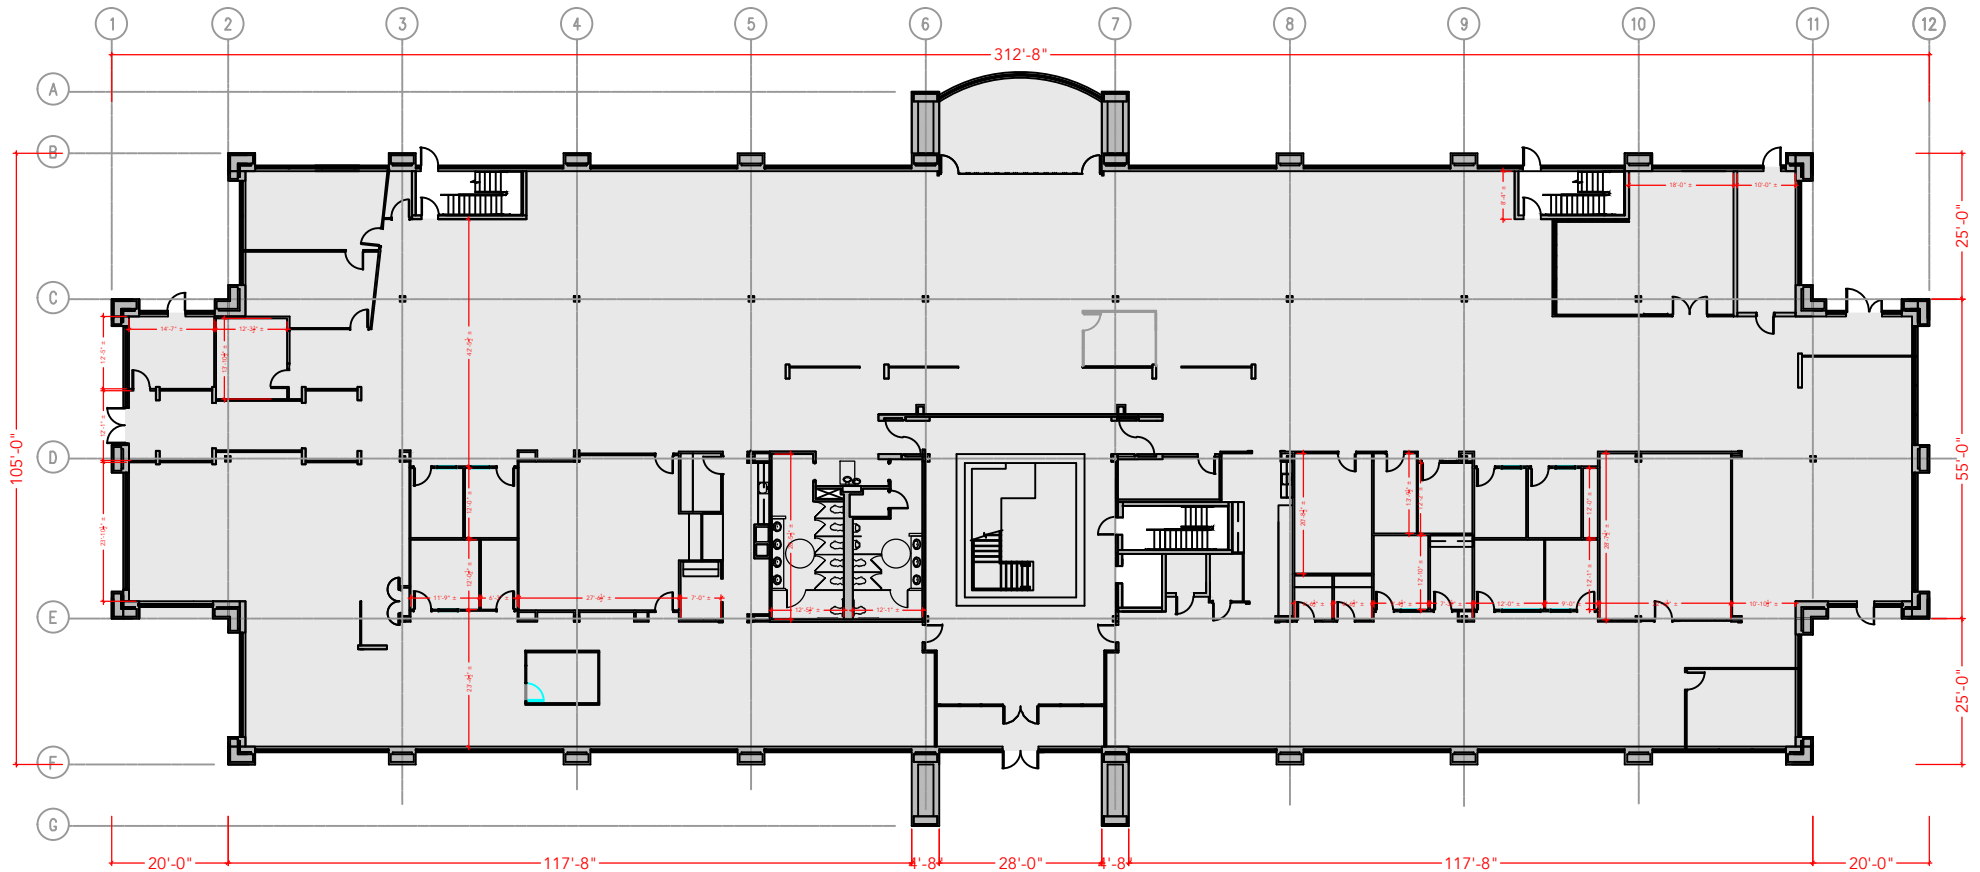

TOTAL SF AVAILABLE -31,385 RSF(9%)

[Click to access 3D model](#)

Key Plan

Floor Plan