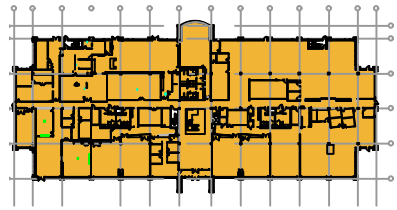

TOTAL SF AVAILABLE -53,347 RSF(9%)

[Click to access 3D model](#)

Key Plan

Floor Plan