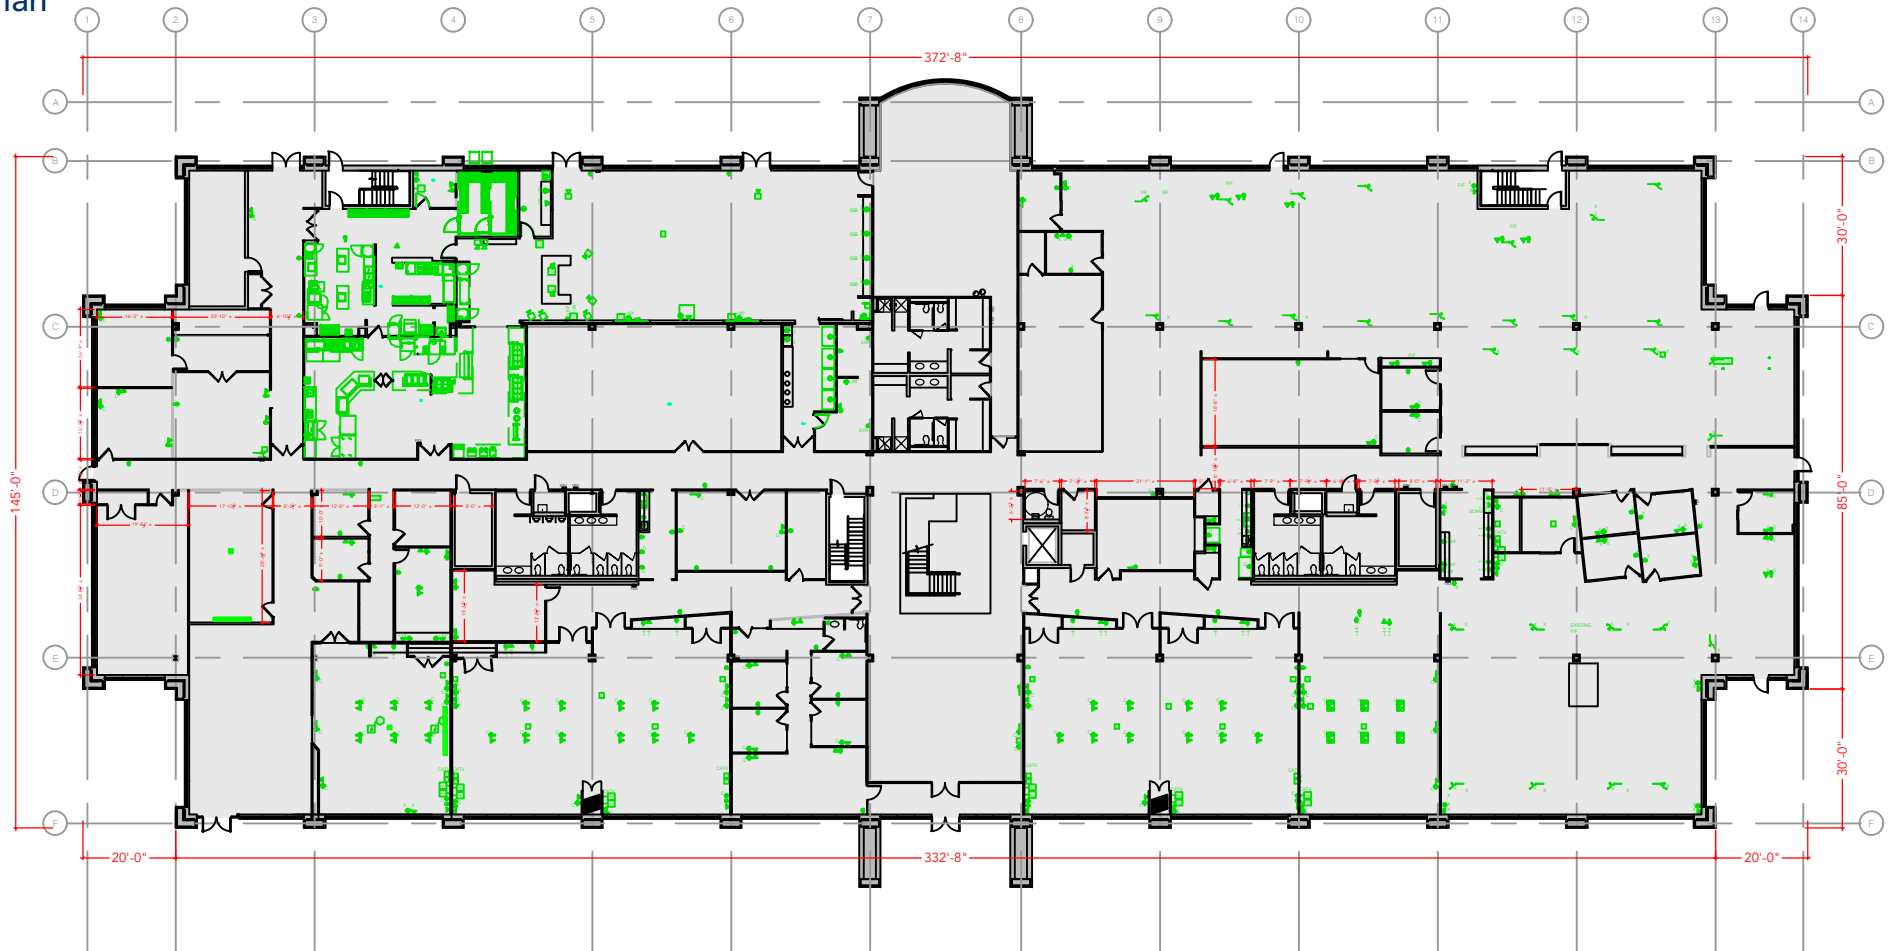

TOTAL SF AVAILABLE -53,347 RSF(9%)

[Click to access 3D model](#)

Key Plan

Floor Plan