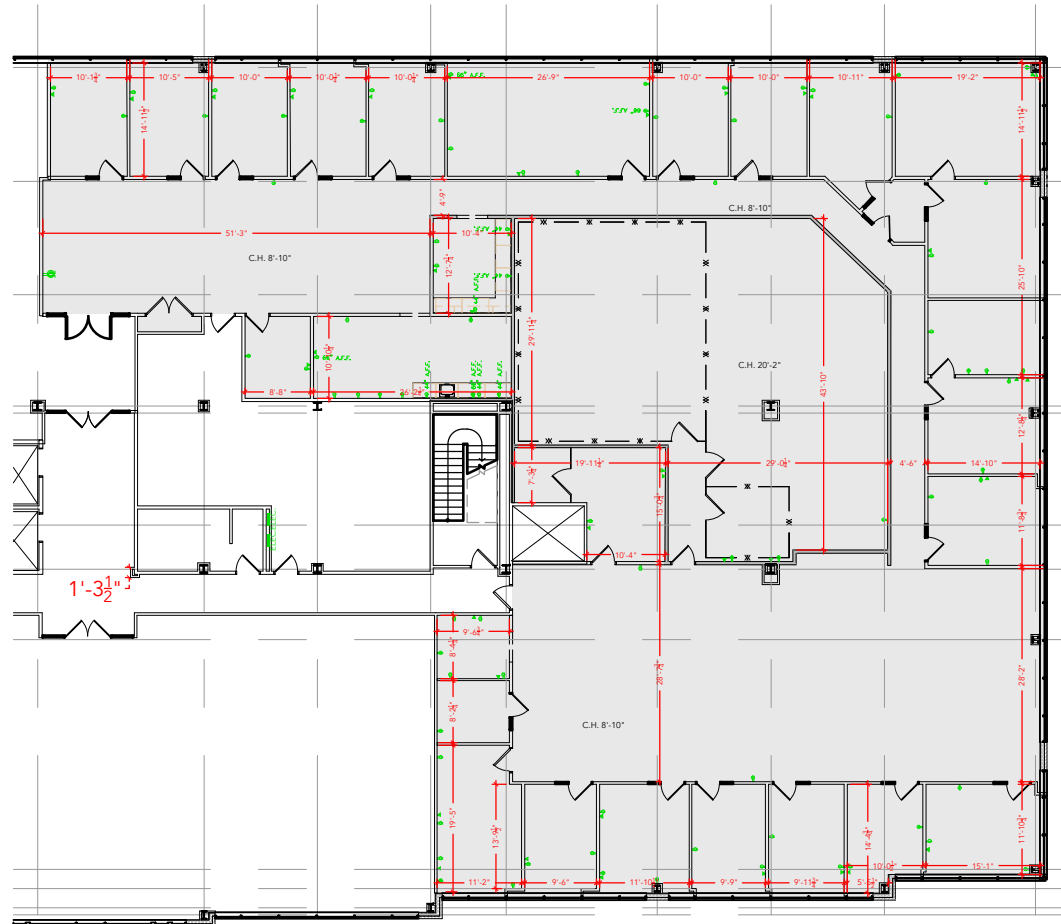

TOTAL SF AVAILABLE -12,225 RSF(16%)

[Click to access 3D model](#)

Key Plan

Floor Plan