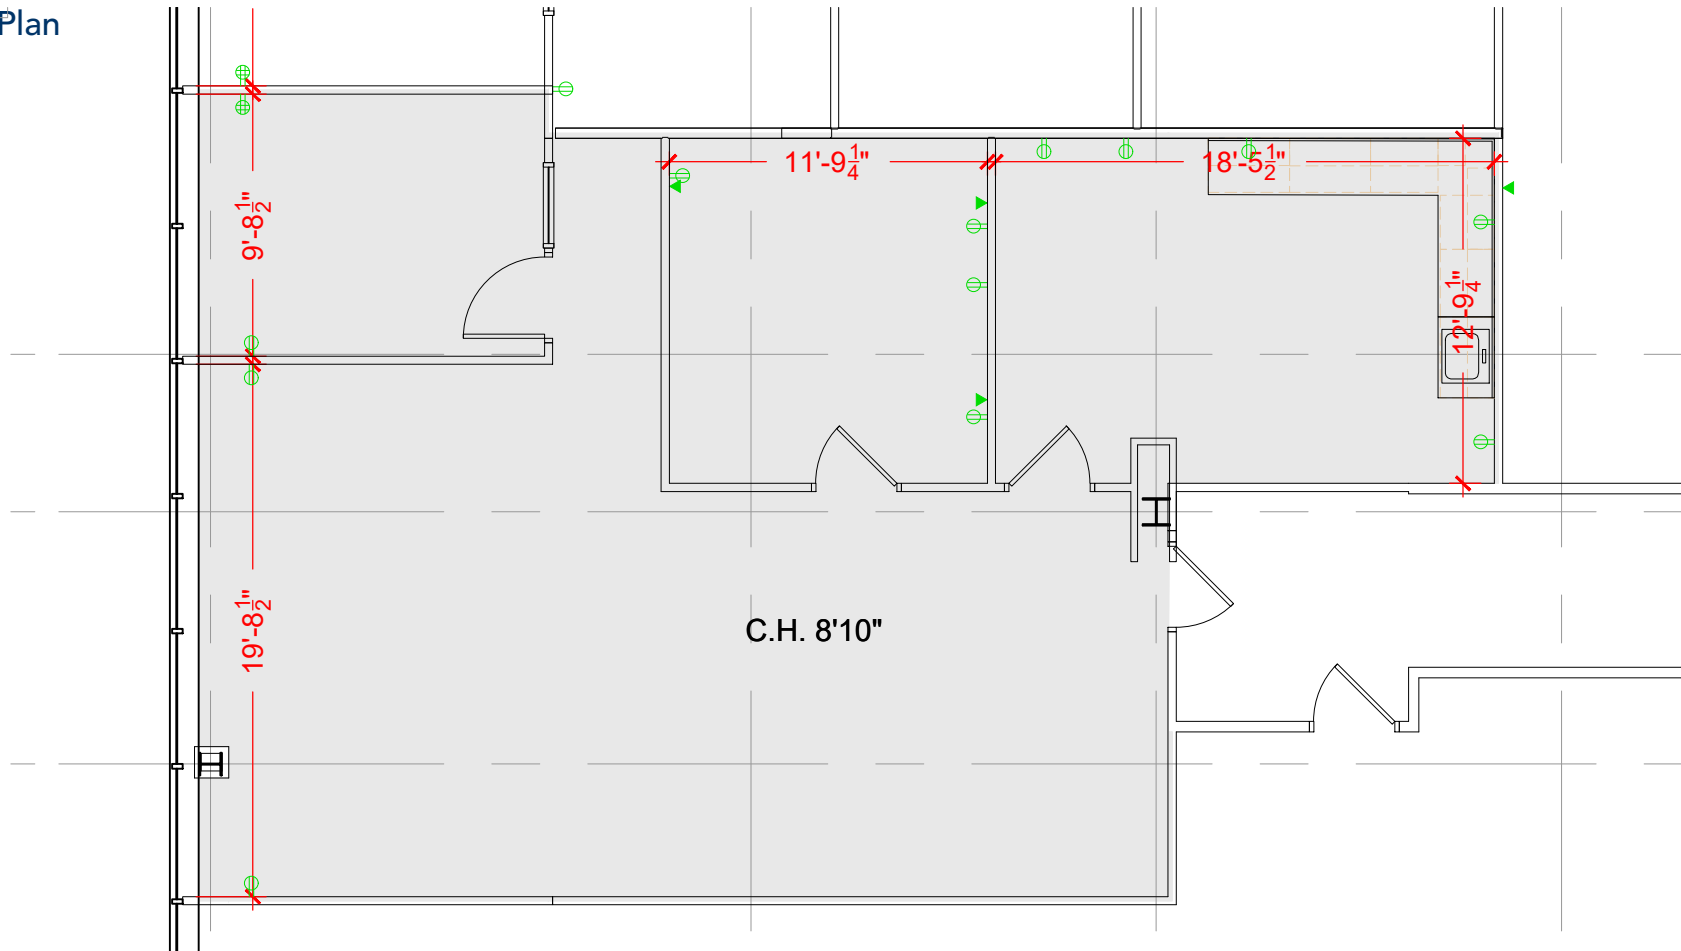

TOTAL SF AVAILABLE -1,419 RSF(16%)

[Click to access 3D model](#)

Key Plan

Floor Plan