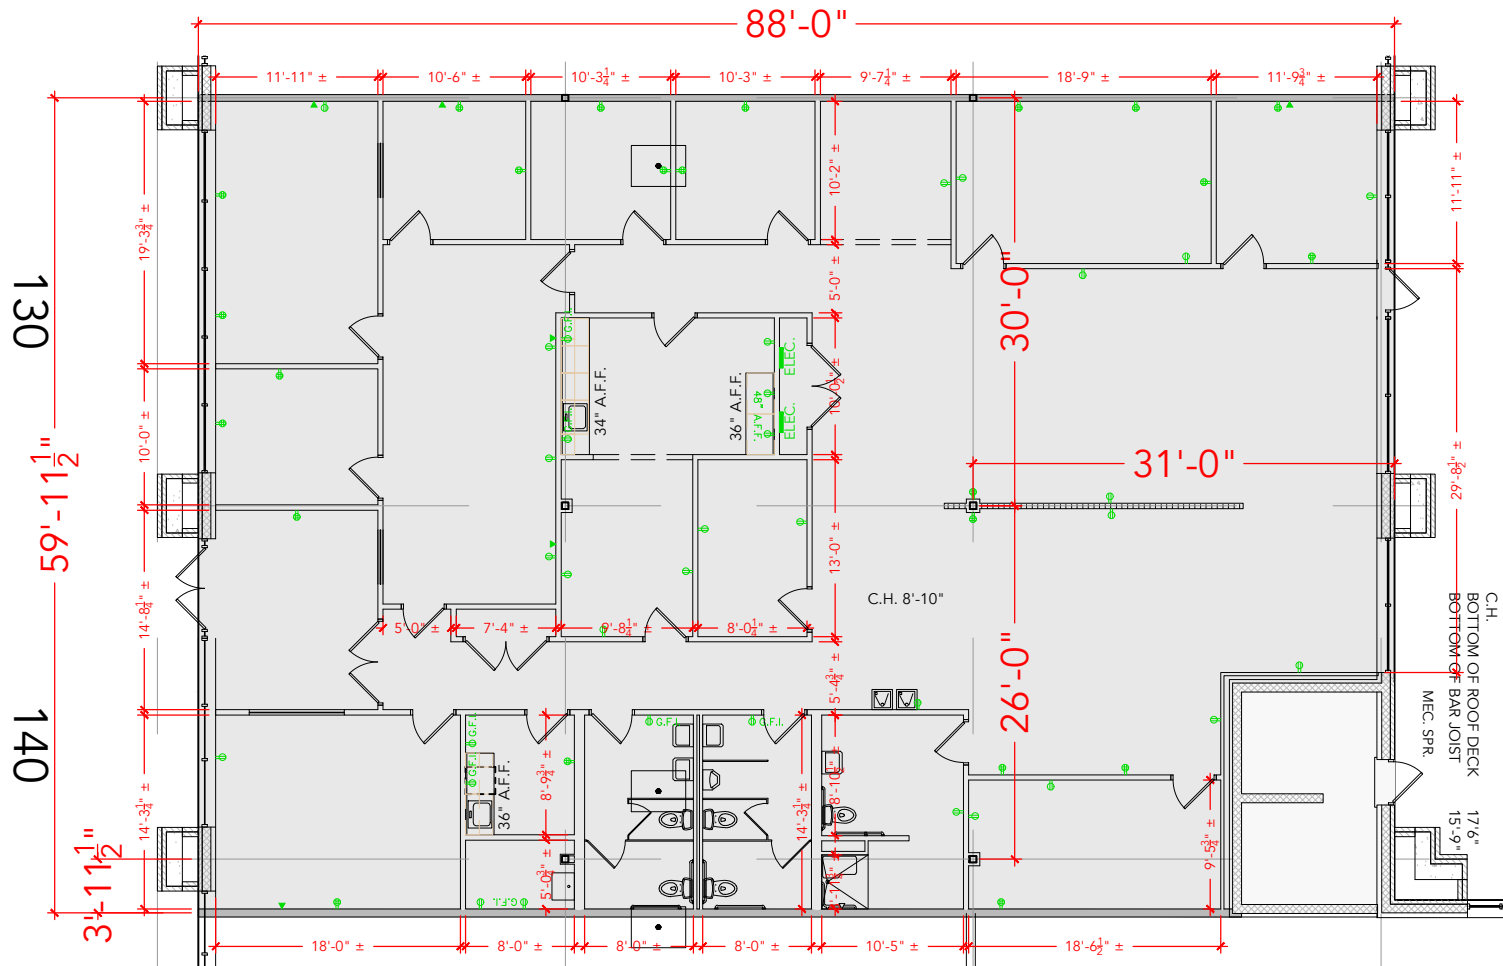

**TOTAL SF AVAILABLE - 5,111 RSF**

OFFICE - 5,111 RSF

WAREHOUSE - 0,000 SF

[Click to access 3D model](#)

Key Plan

Floor Plan