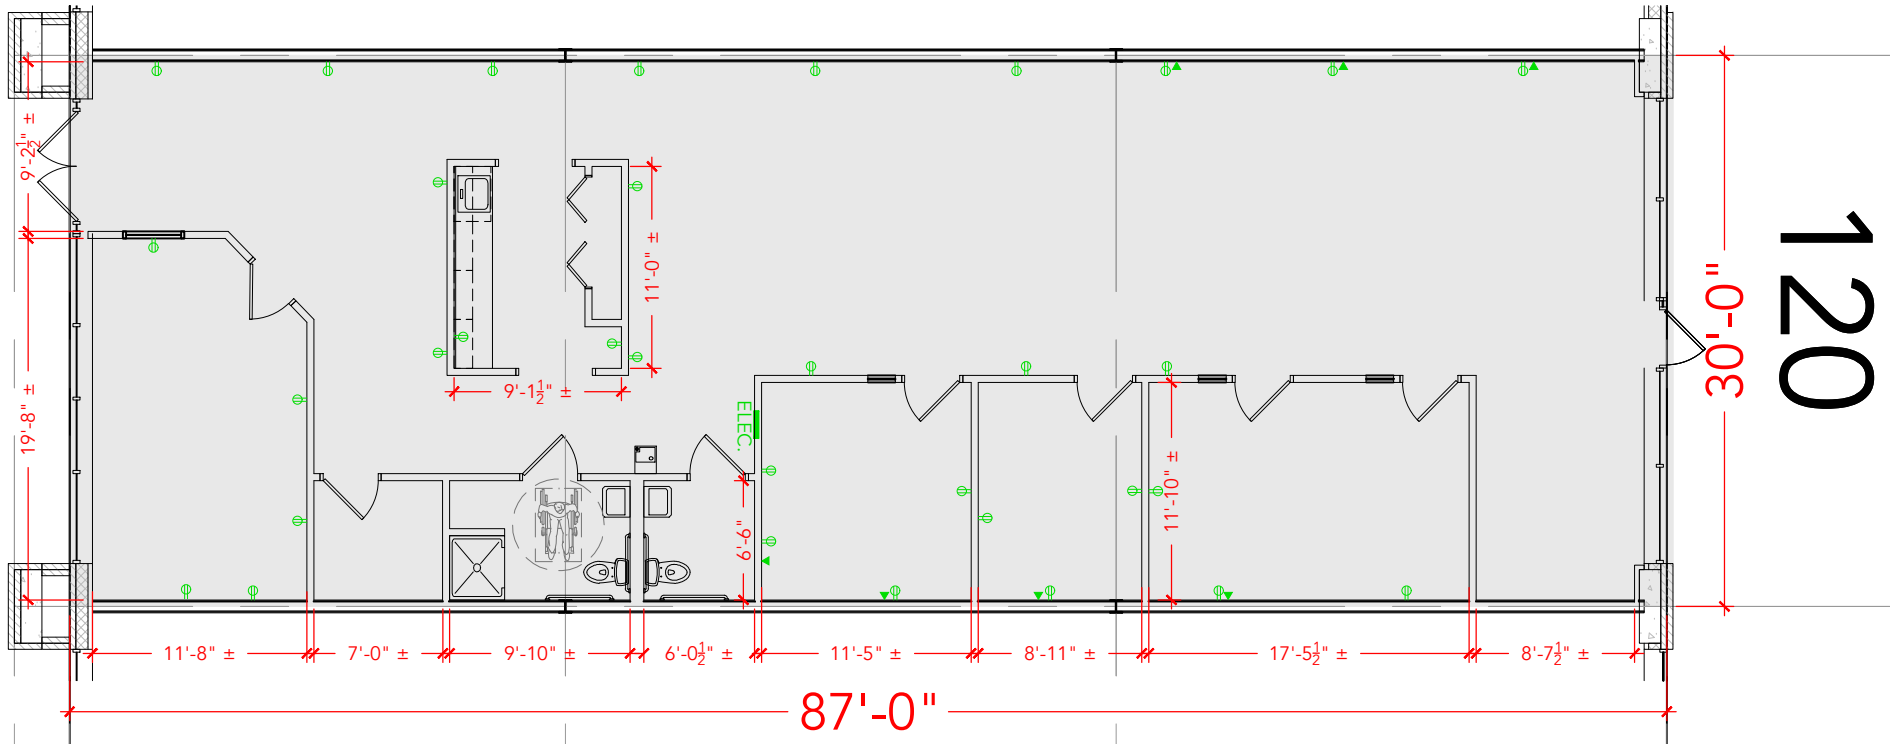

**TOTAL SF AVAILABLE -2,626 RSF**

OFFICE - 2,626 RSF

WAREHOUSE - 0,000 SF

\* INCLUDES % OF METER ROOM  
[Click to access 3D model](#)

Key Plan

Floor Plan