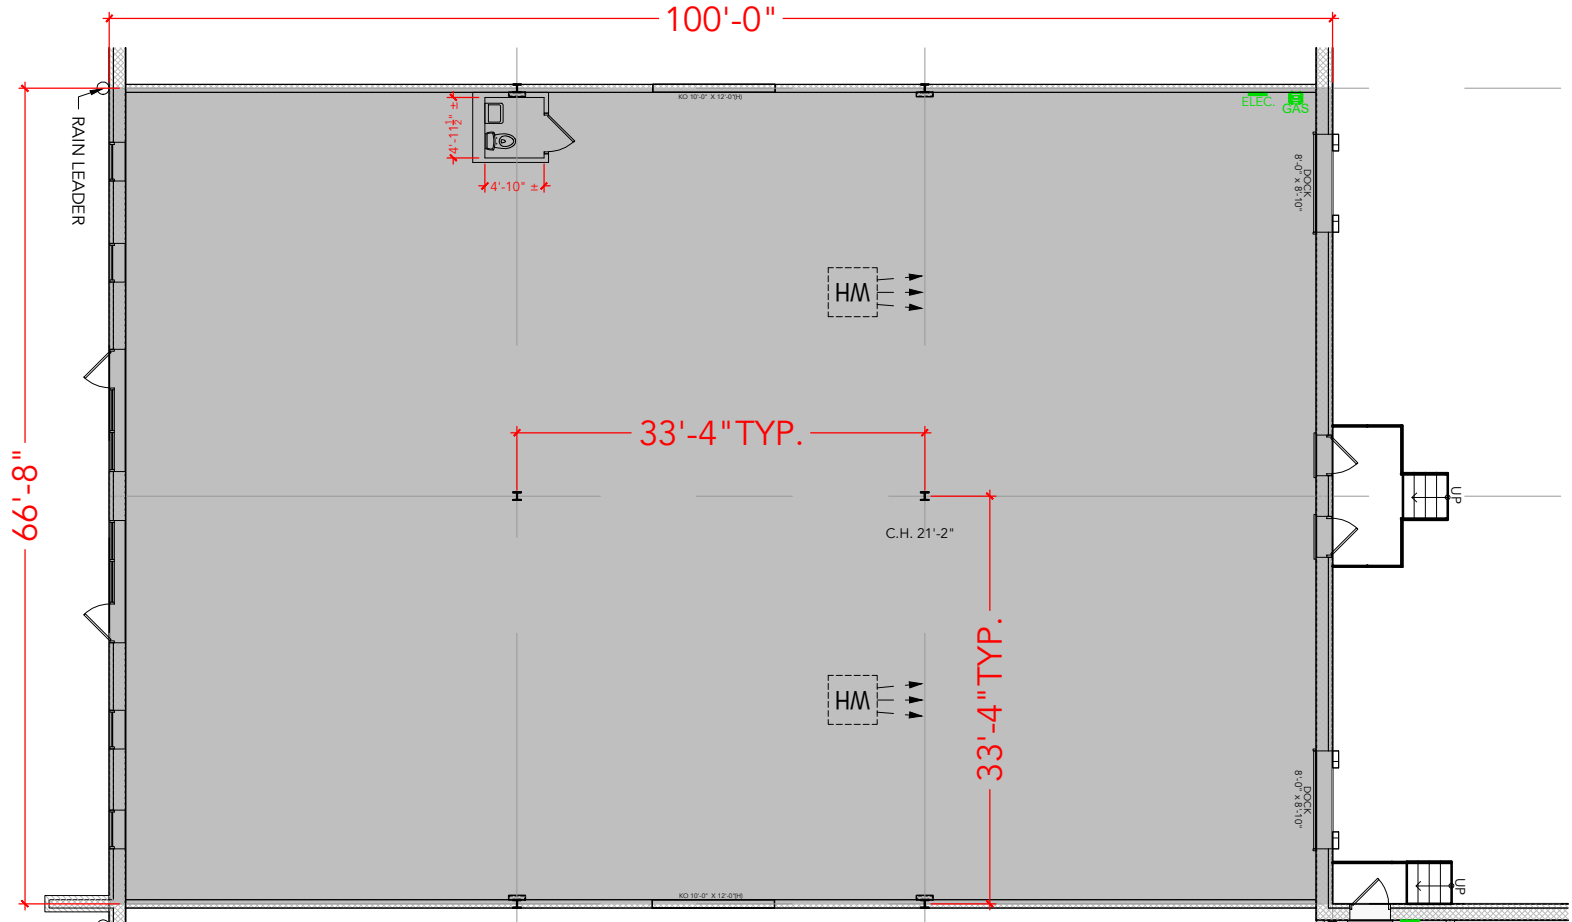

**TOTAL SF AVAILABLE -6,667 SF**

OFFICE - 0,000 SF  
WAREHOUSE - 6,667 SF

[Click to access 3D model](#)

Key Plan

## Floor Plan