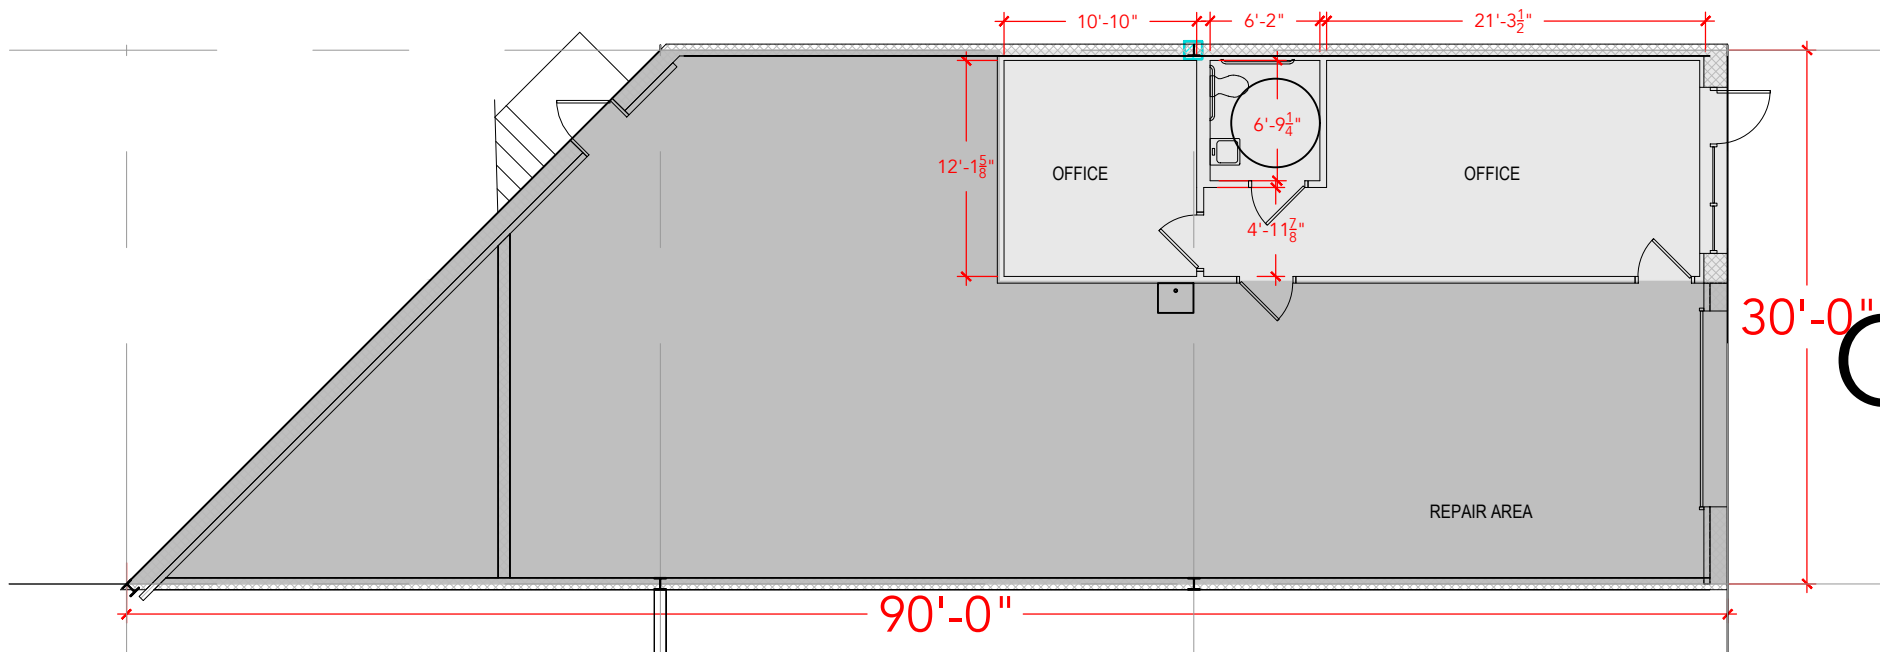

TOTAL SF AVAILABLE - 2,250 SF

OFFICE - 528 SF

WAREHOUSE SF - 1,722 SF

[Click to access 3D model](#)

LDING 6

Key Plan

Floor Plan