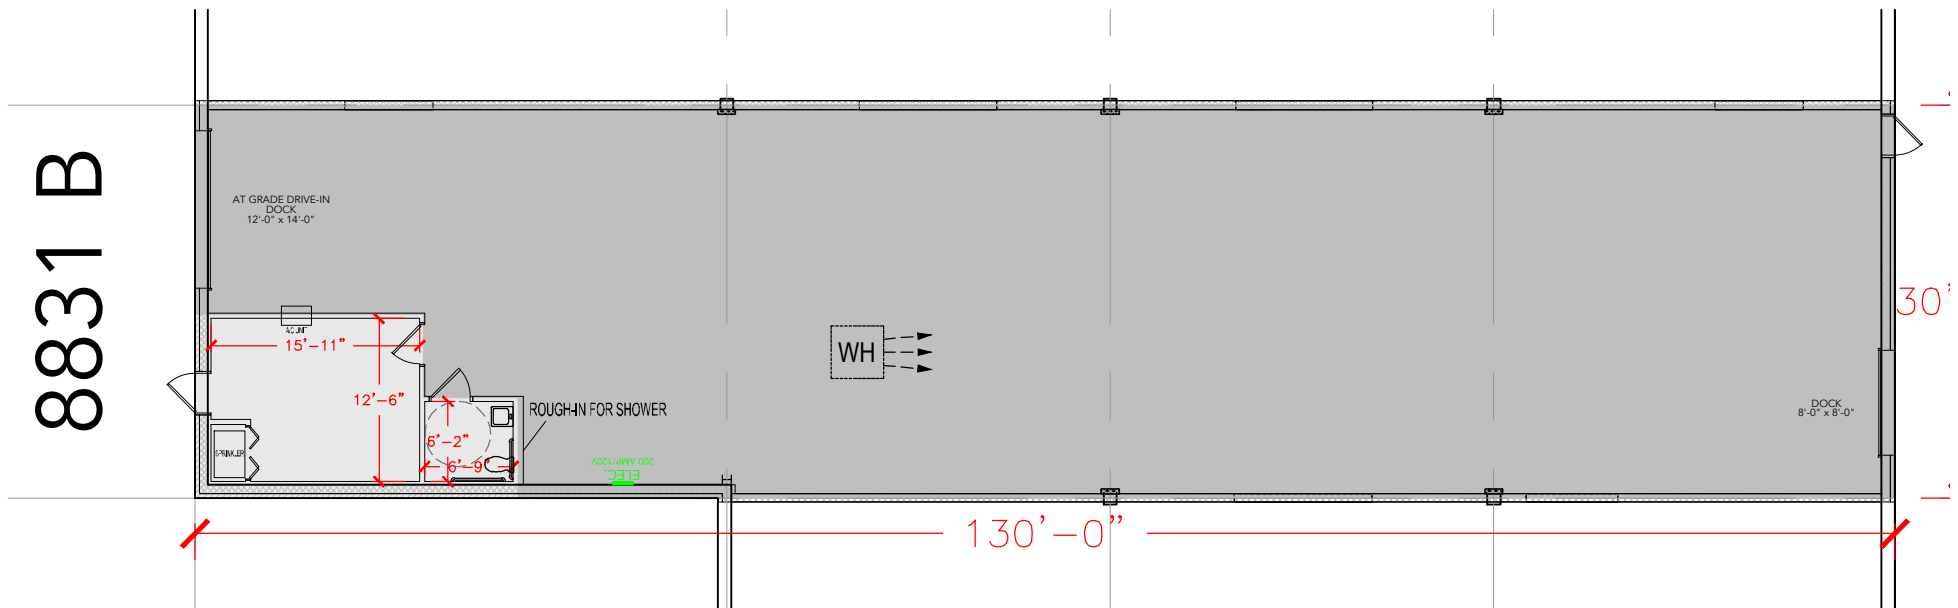

TOTAL SF AVAILABLE - 3,900 SF

OFFICE - 296 SF
WAREHOUSE SF - 3,604 SF

[Click to access 3D model](#)

Key Plan

Floor Plan