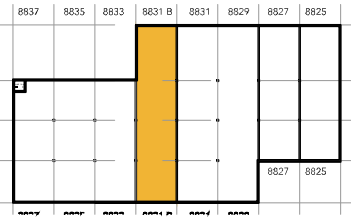

TOTAL SF AVAILABLE - 3,900 SF

OFFICE - 296 SF
WAREHOUSE SF - 3,604 SF

[Click to access 3D model](#)

Key Plan

Floor Plan