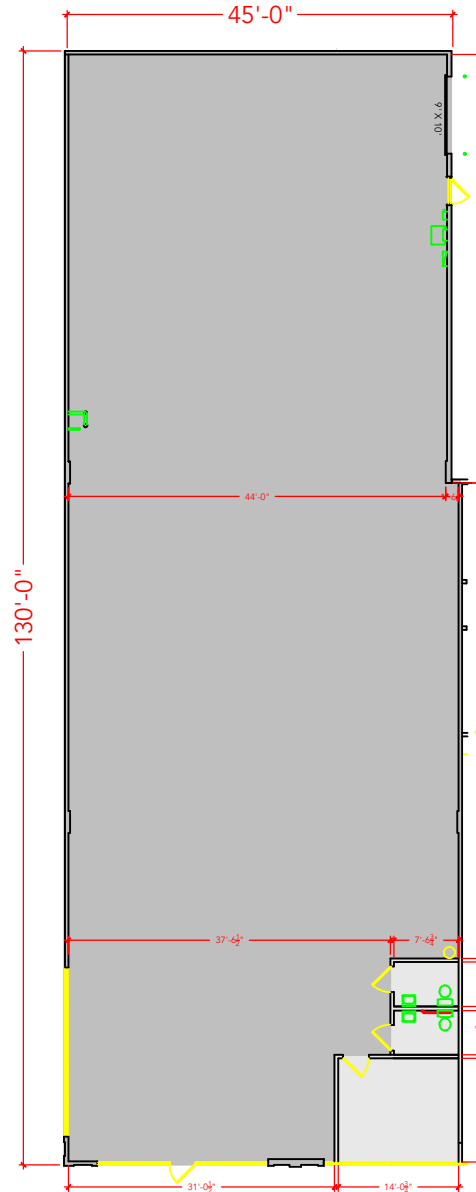

**TOTAL SF AVAILABLE - 6,175 RSF**

OFFICE - 272 SF

WAREHOUSE - 5,903 SF

Key Plan

## Floor Plan