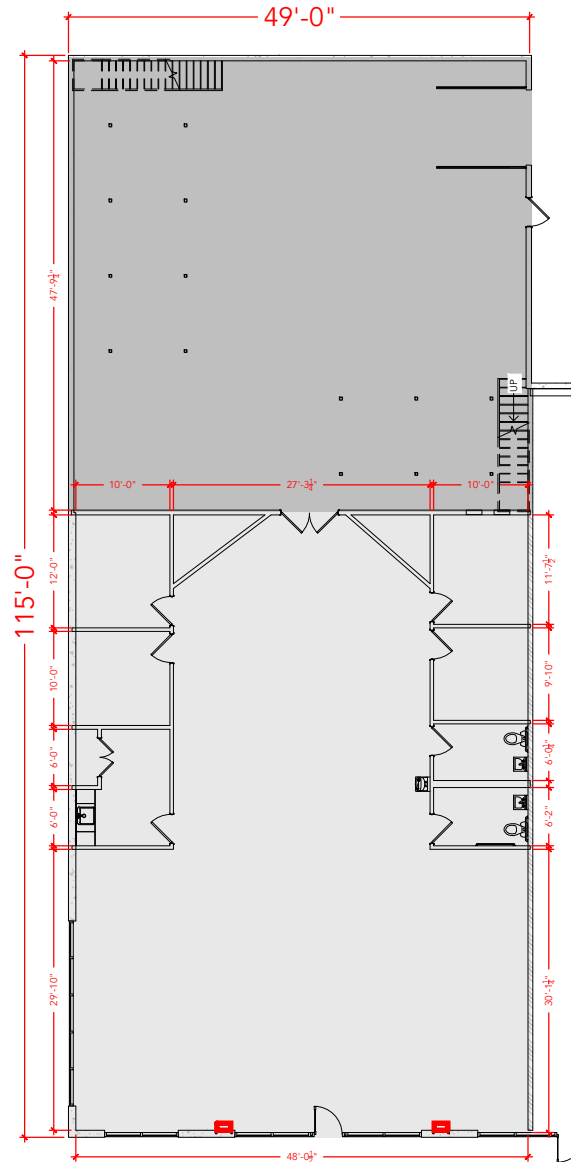

TOTAL SF AVAILABLE - 5,635 SF

OFFICE - 3,258 SF

WAREHOUSE - 2,377 SF

Key Plan

Floor Plan