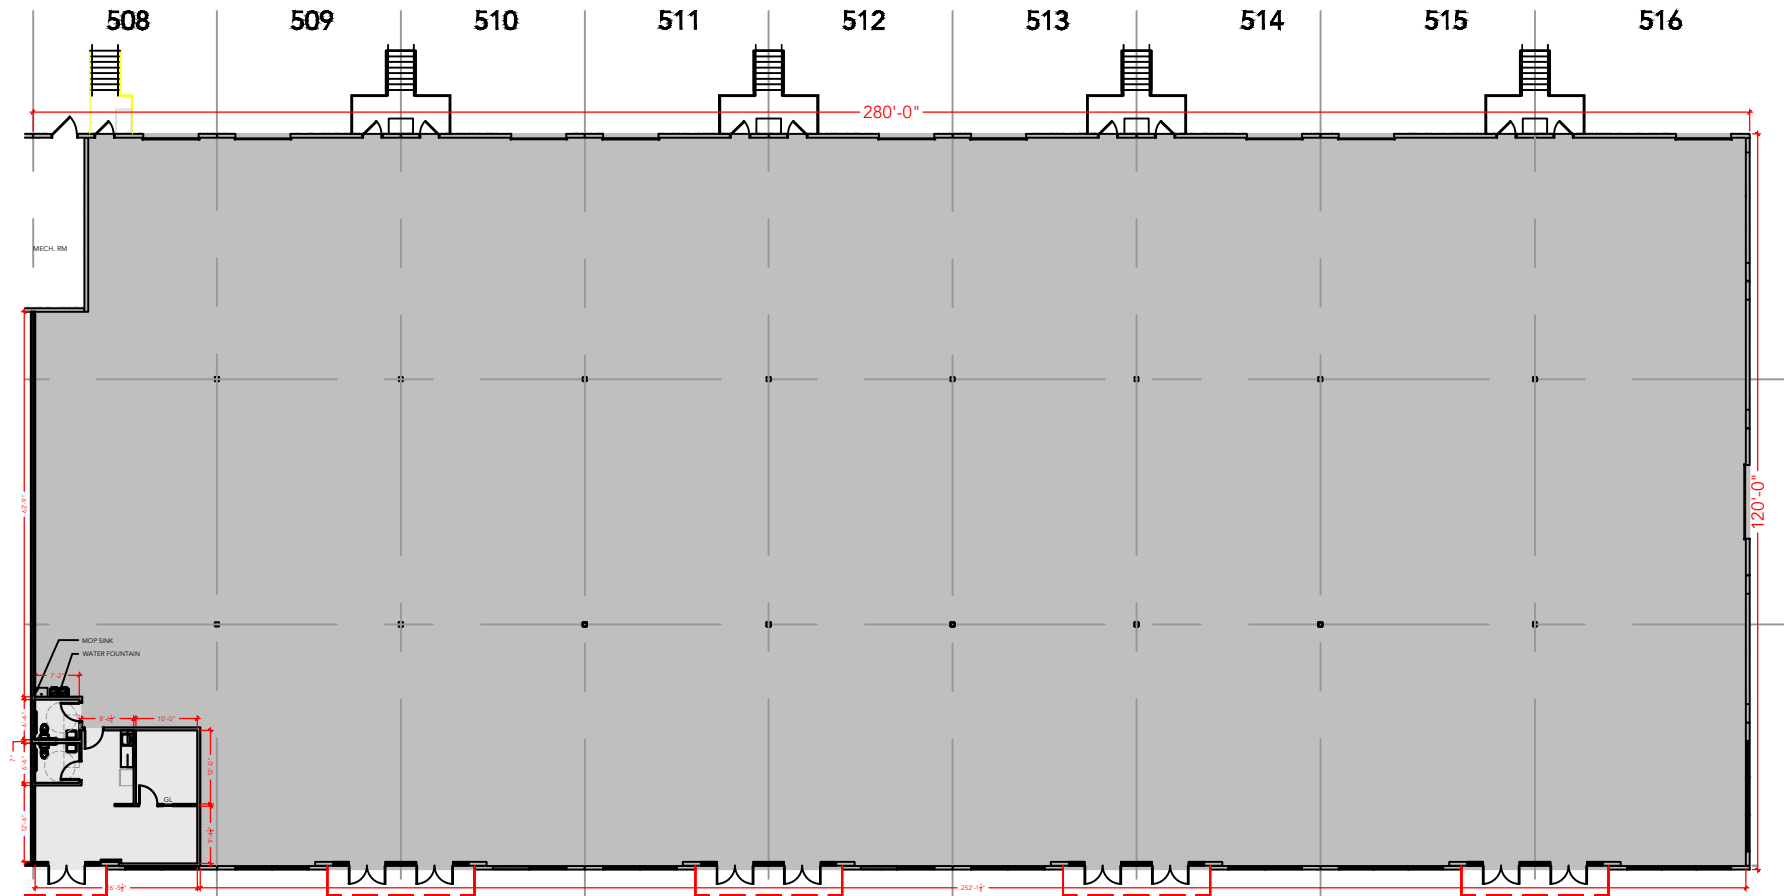

TOTAL SF AVAILABLE - 33,629 RSF

OFFICE - 660 RSF

WAREHOUSE - 32,969 RSF

Key Plan

Floor Plan