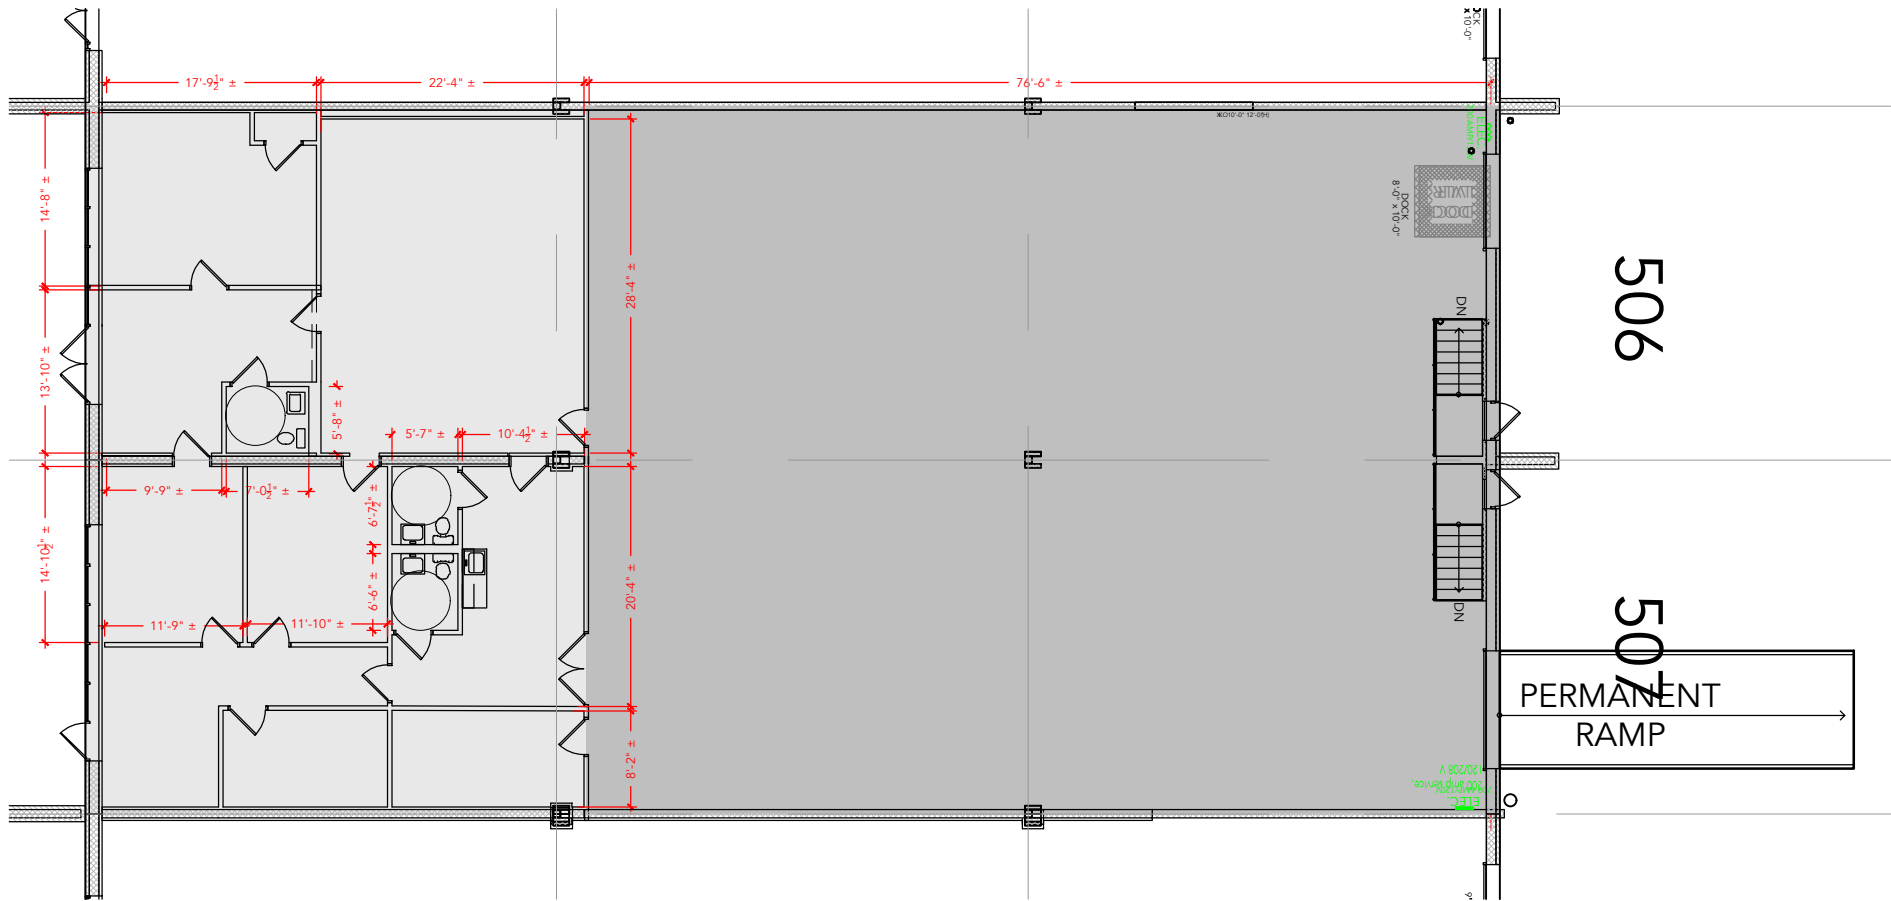

**TOTAL SF AVAILABLE -7,200 SF**

OFFICE - 2,551 SF  
WAREHOUSE SF - 4,649 SF

Key Plan

Floor Plan