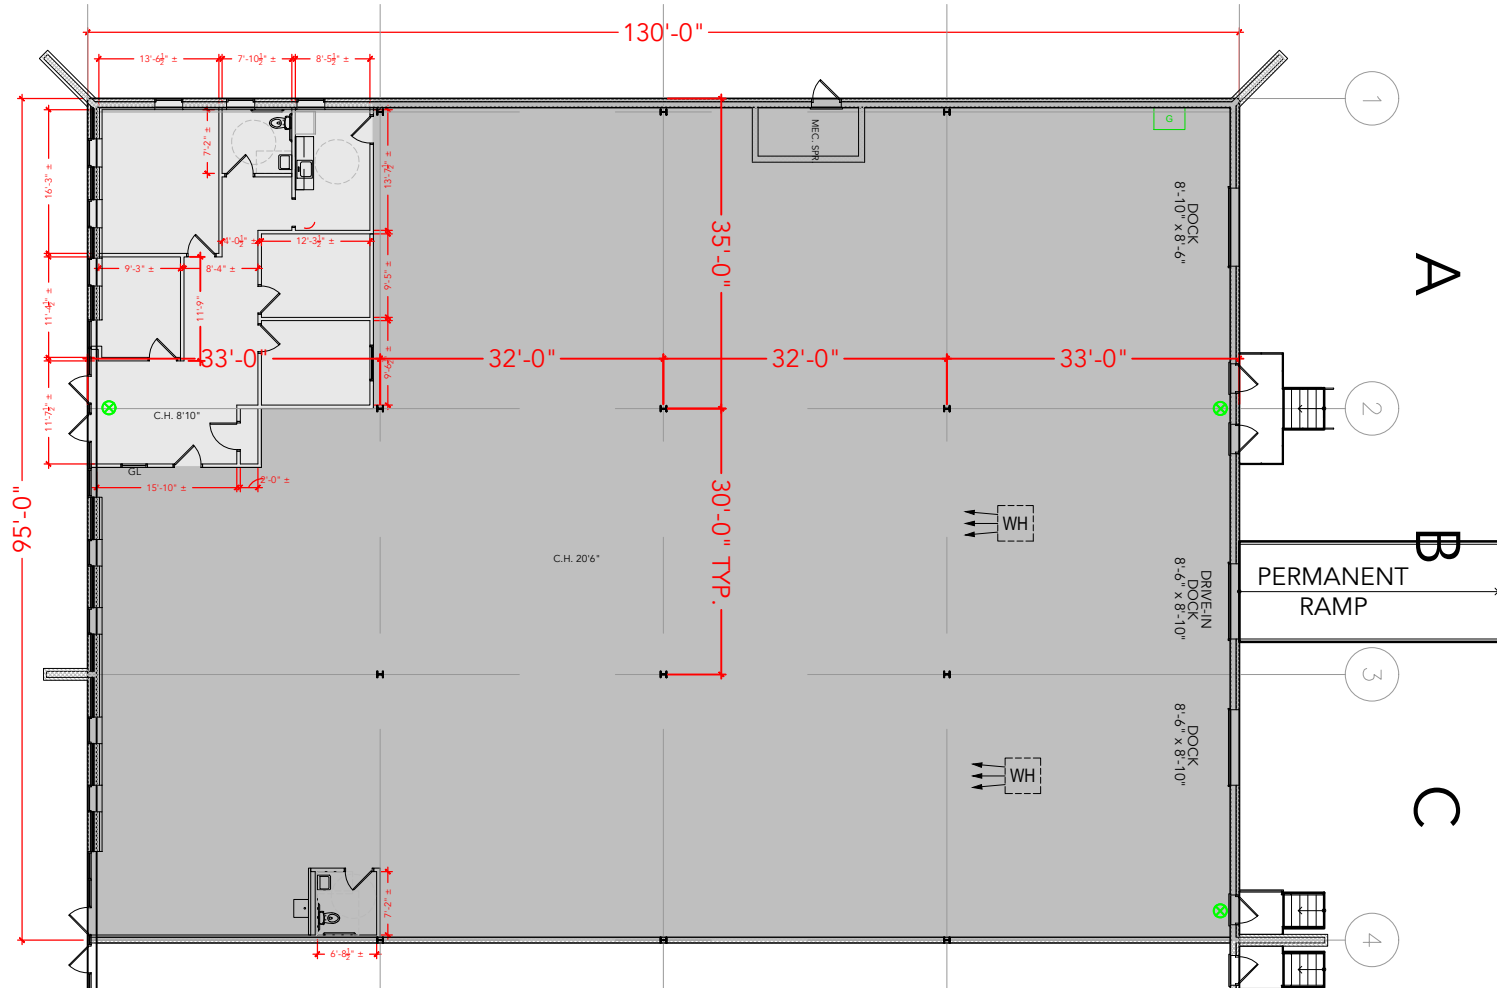

TOTAL SF AVAILABLE - 12,350 SF

OFFICE - 1,244 SF
WAREHOUSE - 11,106 SF

[Click to access 3D model](#)

Key Plan

Floor Plan