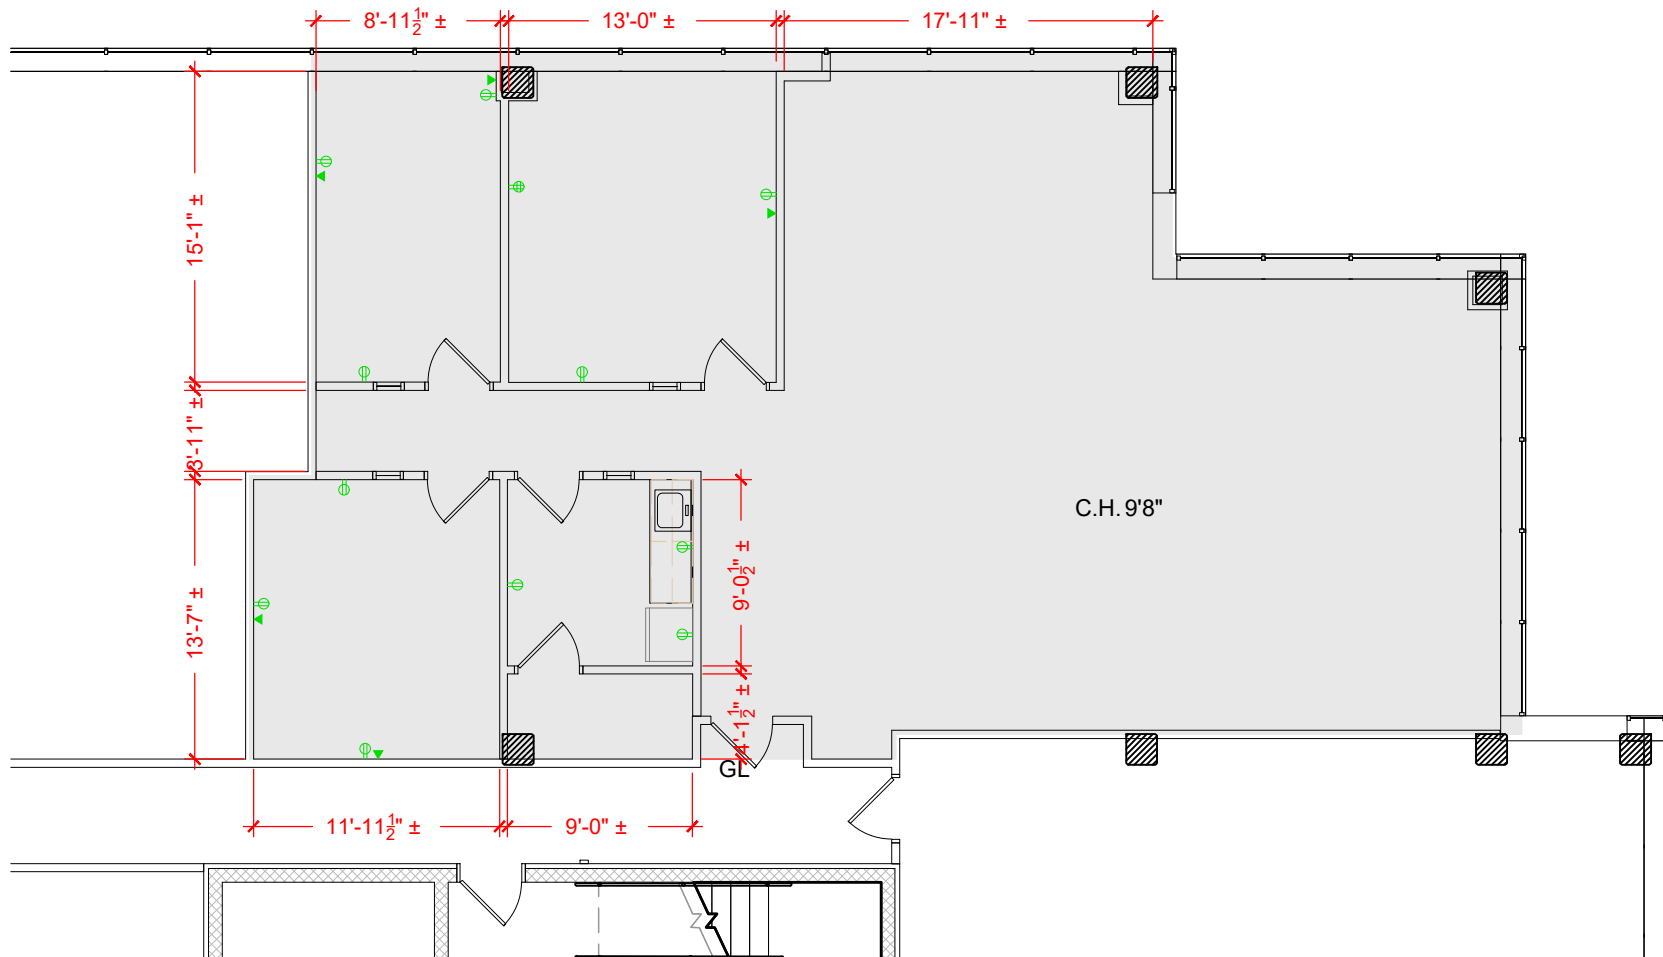

TOTAL SF AVAILABLE -2,152 RSF (16%)

[Click to access 3D model](#)

Key Plan

Floor Plan